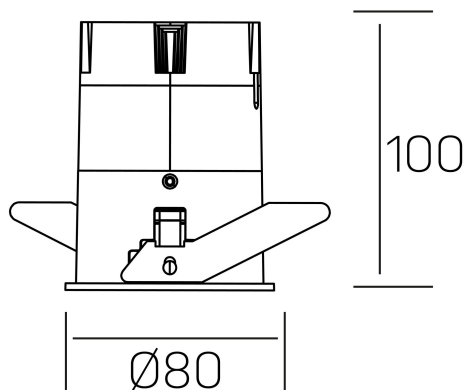

versus

K51100.03.RF.BK-WH.38.ST.8.30

GENERAL DETAILS

INSTALLATION	recessed with frame
FINISHES ALUMINIUM	Black-White
LIGHT DIRECTION	Fixed
BEAM ANGLE	38°
INT/EXT IP DEGREE	IP 23
MATERIAL	Aluminum
IK DEGREE	IK03
UTILIZATION	Indoor
WARRANTY	3 years

ELECTRICAL DETAILS

LAMP	LED
POWER	15 W
COLOUR TEMPERATURE	3000K
LUMINOUS FLUX	1275 Lm
EFFICACY DIMMING	91 Lm/W
DIMABLE	No Dim
DRIVER	Remote
CLASS PROTECTION	II
COLOUR RENDERING INDEX	CRI >80
VOLTAGE	220-240 V
FRECUENCIA	50-60 Hz
CURRENT INTENSITY	350 mA
LIFE TIME	50.000 h

GENERAL DIMENSIONS

DIMENSIONS	Ø 80 mm
CUT OUT	Ø 75 mm
HEIGHT	h 100 mm
DIMENSIONES DE EMBALAJE	115 × 165 × 115 mm
PESO NETO	0.38

*Please might expect a max.15% figure reduction in finishes other than white