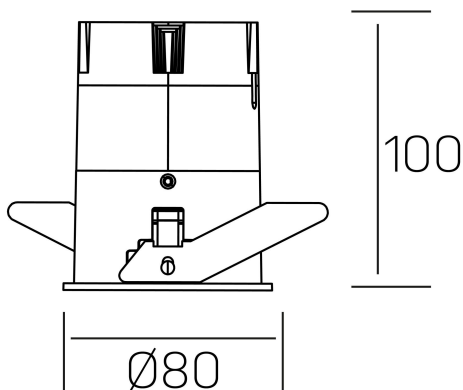

versus
K51100.03.RF.BK-WH.38.ST.8.30

GENERAL DETAILS

INSTALLATION	recessed with frame
FINISHES ALUMINIUM	Black-White
LIGHT DIRECTION	Fixed
BEAM ANGLE	38°
INT/EXT IP DEGREE	IP 23
MATERIAL	Aluminum
IK DEGREE	IK03
UTILIZATION	Indoor
WARRANTY	3 years

ELECTRICAL DETAILS

LAMP	LED
POWER	15 W
COLOUR TEMPERATURE	3000K
LUMINOUS FLUX	1275 Lm
EFFICACY DIMMING	91 Lm/W
DIMABLE	No Dim
DRIVER	Remote
CLASS PROTECTION	II
COLOUR RENDERING INDEX	CRI >80
VOLTAGE	220-240 V
FRECUENCIA	50-60 Hz
CURRENT INTENSITY	350 mA
LIFE TIME	35.000 h

GENERAL DIMENSIONS

DIMENSIONS	Ø 80 mm
CUT OUT	Ø 75 mm
HEIGHT	h 100 mm
DIMENSIONES DE EMBALAJE	115 × 165 × 115 mm
PESO NETO	0.38

*Please might expect a max.15% figure reduction in finishes other than white