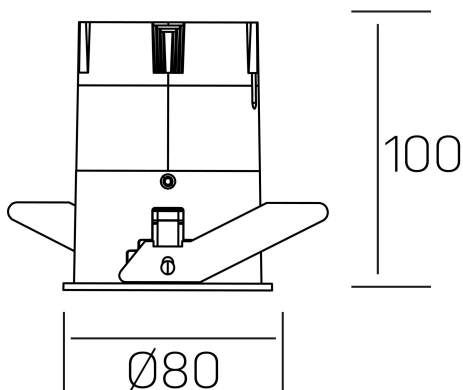

**versus**  
K51100.03.RF.BK-GL.38.ST.8.40.PU

## GENERAL DETAILS

INSTALLATION	recessed with frame
FINISHES ALUMINIUM	Black-Gold
LIGHT DIRECTION	Fixed
BEAM ANGLE	38°
INT/EXT IP DEGREE	IP 23
MATERIAL	Aluminum
IK DEGREE	IK03
UTILIZATION	Indoor
WARRANTY	5 years

## ELECTRICAL DETAILS

LAMP	LED
POWER	15 W
COLOUR TEMPERATURE	4000K
LUMINOUS FLUX	1275 Lm
EFFICACY DIMMING	91 Lm/W
DIMABLE	Push
DRIVER	Remote
CLASS PROTECTION	II
COLOUR RENDERING INDEX	CRI >80
VOLTAGE	220-240 V
FRECUENCIA	50-60 Hz
CURRENT INTENSITY	350 mA
LIFE TIME	50.000 h

## GENERAL DIMENSIONS

DIMENSIONS	Ø 80 mm
CUT OUT	Ø 75 mm
HEIGHT	h 100 mm
DIMENSIONES DE EMBALAJE	115 × 165 × 115 mm
PESO NETO	0.38

\*Please might expect a max.15% figure reduction in finishes other than white