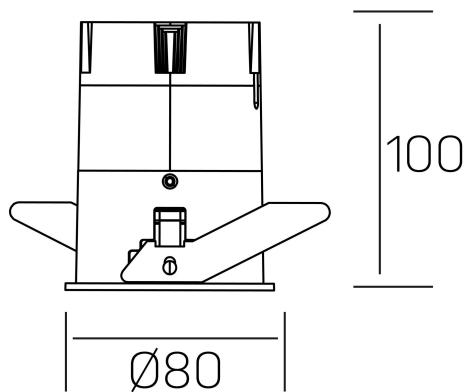

**versus**  
K51100.03.RF.BK-GL.38.ST.8.40.PU

#### GENERAL DETAILS

INSTALLATION	recessed with frame
FINISHES ALUMINIUM	Black-Gold
LIGHT DIRECTION	Fixed
BEAM ANGLE	38°
INT/EXT IP DEGREE	IP 23
MATERIAL	Aluminum
IK DEGREE	IK03
UTILIZATION	Indoor
WARRANTY	5 years

#### ELECTRICAL DETAILS

LAMP	LED
POWER	15 W
COLOUR TEMPERATURE	4000K
LUMINOUS FLUX	1275 Lm
EFFICACY DIMMING	91 Lm/W
DIMABLE	Push
DRIVER	Remote
CLASS PROTECTION	II
COLOUR RENDERING INDEX	CRI >80
VOLTAGE	220-240 V
CURRENT INTENSITY	350 mA
LIFE TIME	50.000 h

#### GENERAL DIMENSIONS

DIMENSIONS	Ø 80 mm
CUT OUT	Ø 75 mm
HEIGHT	h 100 mm
DIMENSIONES DE EMBALAJE	115 × 165 × 115 mm
PESO NETO	0.38

\*Please might expect a max.15% figure reduction in finishes other than white