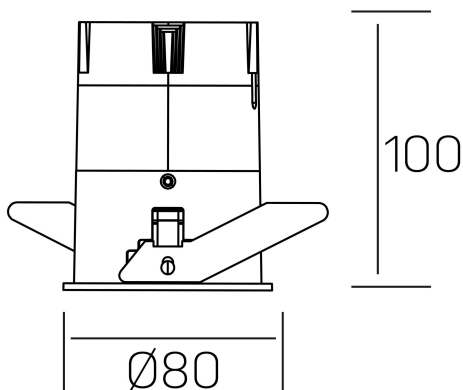

versus
K51100.03.RF.BK-GL.38.ST.8.40.PU

GENERAL DETAILS

INSTALLATION	recessed with frame
FINISHES ALUMINIUM	Black-Gold
LIGHT DIRECTION	Fixed
BEAM ANGLE	38°
INT/EXT IP DEGREE	IP 23
MATERIAL	Aluminum
IK DEGREE	IK03
UTILIZATION	Indoor
WARRANTY	3 years

ELECTRICAL DETAILS

LAMP	LED
POWER	15 W
COLOUR TEMPERATURE	4000K
LUMINOUS FLUX	1275 Lm
EFFICACY DIMMING	91 Lm/W
DIMABLE	Push
DRIVER	Remote
CLASS PROTECTION	II
COLOUR RENDERING INDEX	CRI >80
VOLTAGE	220-240 V
FRECUENCIA	50-60 Hz
CURRENT INTENSITY	350 mA
LIFE TIME	35.000 h

GENERAL DIMENSIONS

DIMENSIONS	Ø 80 mm
CUT OUT	Ø 75 mm
HEIGHT	h 100 mm
DIMENSIONES DE EMBALAJE	115 × 165 × 115 mm
PESO NETO	0.38

*Please might expect a max.15% figure reduction in finishes other than white