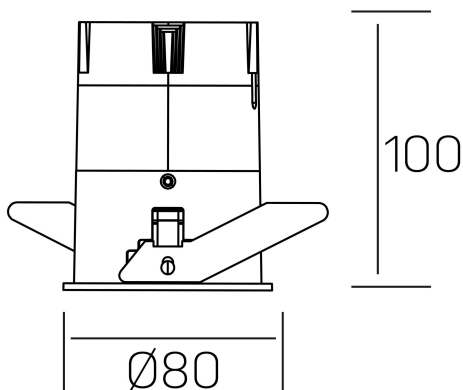

**versus**  
K51100.03.RF.BK-GL.38.ST.8.40.PC

## GENERAL DETAILS

INSTALLATION	recessed with frame
FINISHES ALUMINIUM	Black-Gold
LIGHT DIRECTION	Fixed
BEAM ANGLE	38°
INT/EXT IP DEGREE	IP 23
MATERIAL	Aluminum
IK DEGREE	IK03
UTILIZATION	Indoor
WARRANTY	3 years

## ELECTRICAL DETAILS

LAMP	LED
POWER	15 W
COLOUR TEMPERATURE	4000K
LUMINOUS FLUX	1275 Lm
EFFICACY DIMMING	91 Lm/W
DIMABLE	PHASE CUT
DRIVER	Remote
CLASS PROTECTION	II
COLOUR RENDERING INDEX	CRI >80
VOLTAGE	220-240 V
FRECUENCIA	50-60 Hz
CURRENT INTENSITY	350 mA
LIFE TIME	35.000 h

## GENERAL DIMENSIONS

DIMENSIONS	Ø 80 mm
CUT OUT	Ø 75 mm
HEIGHT	h 100 mm
DIMENSIONES DE EMBALAJE	115 × 165 × 115 mm
PESO NETO	0.38

\*Please might expect a max.15% figure reduction in finishes other than white