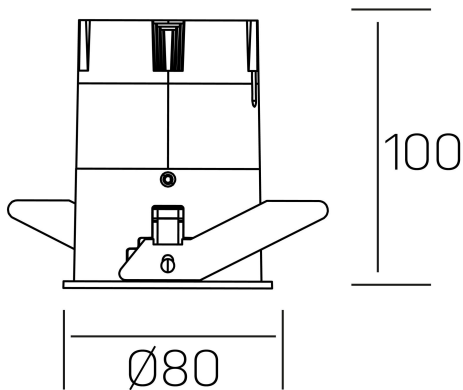

**versus**  
K51100.03.RF.BK-GL.38.ST.8.40.PC

## GENERAL DETAILS

INSTALLATION	recessed with frame
FINISHES ALUMINIUM	Black-Gold
LIGHT DIRECTION	Fixed
BEAM ANGLE	38°
INT/EXT IP DEGREE	IP 23
MATERIAL	Aluminum
IK DEGREE	IK03
UTILIZATION	Indoor
WARRANTY	3 years

## ELECTRICAL DETAILS

LAMP	LED
POWER	15 W
COLOUR TEMPERATURE	4000K
LUMINOUS FLUX	1275 Lm
EFFICACY DIMMING	91 Lm/W
DIMABLE	PHASE CUT
DRIVER	Remote
CLASS PROTECTION	II
COLOUR RENDERING INDEX	CRI >80
VOLTAGE	220-240 V
FRECUENCIA	50-60 Hz
CURRENT INTENSITY	350 mA
LIFE TIME	50.000 h

## GENERAL DIMENSIONS

DIMENSIONS	Ø 80 mm
CUT OUT	Ø 75 mm
HEIGHT	h 100 mm
DIMENSIONES DE EMBALAJE	115 × 165 × 115 mm
PESO NETO	0.38

\*Please might expect a max.15% figure reduction in finishes other than white