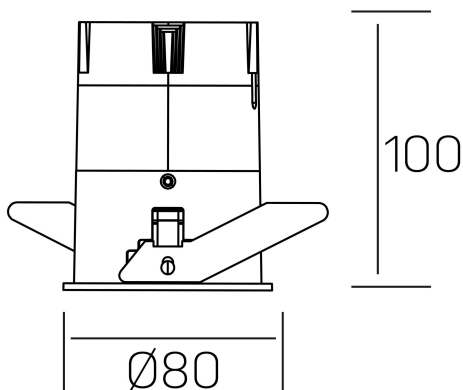

versus
K51100.03.RF.BK-GL.38.ST.8.40.DA

GENERAL DETAILS

INSTALLATION	recessed with frame
FINISHES ALUMINIUM	Black-Gold
LIGHT DIRECTION	Fixed
BEAM ANGLE	38°
INT/EXT IP DEGREE	IP 23
MATERIAL	Aluminum
IK DEGREE	IK03
UTILIZATION	Indoor
WARRANTY	3 years

ELECTRICAL DETAILS

LAMP	LED
POWER	15 W
COLOUR TEMPERATURE	4000K
LUMINOUS FLUX	1275 Lm
EFFICACY DIMMING	91 Lm/W
DIMABLE	DALI
DRIVER	Remote
CLASS PROTECTION	II
COLOUR RENDERING INDEX	CRI >80
VOLTAGE	220-240 V
FRECUENCIA	50-60 Hz
CURRENT INTENSITY	350 mA
LIFE TIME	35.000 h

GENERAL DIMENSIONS

DIMENSIONS	Ø 80 mm
CUT OUT	Ø 75 mm
HEIGHT	h 100 mm
DIMENSIONES DE EMBALAJE	115 × 165 × 115 mm
PESO NETO	0.38

*Please might expect a max.15% figure reduction in finishes other than white