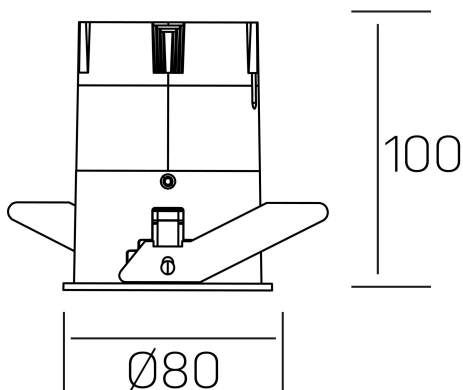

**versus**  
K51100.03.RF.BK-GL.38.ST.8.40.DA

#### GENERAL DETAILS

INSTALLATION	recessed with frame
FINISHES ALUMINIUM	Black-Gold
LIGHT DIRECTION	Fixed
BEAM ANGLE	38°
INT/EXT IP DEGREE	IP 23
MATERIAL	Aluminum
IK DEGREE	IK03
UTILIZATION	Indoor
WARRANTY	3 years

#### GENERAL DIMENSIONS

DIMENSIONS	Ø 80 mm
CUT OUT	Ø 75 mm
HEIGHT	h 100 mm
DIMENSIONES DE EMBALAJE	115 × 165 × 115 mm
PESO NETO	0.38

\*Please might expect a max.15% figure reduction in finishes other than white