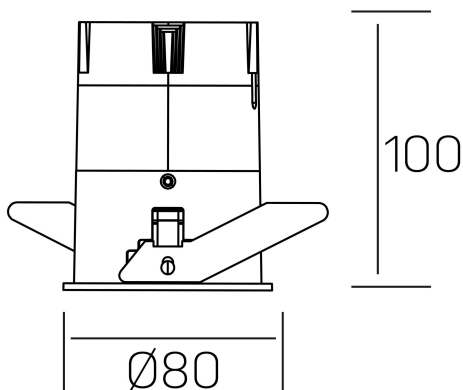

versus
K51100.03.RF.BK-GL.38.ST.8.40.D1

GENERAL DETAILS

INSTALLATION	recessed with frame
FINISHES ALUMINIUM	Black-Gold
LIGHT DIRECTION	Fixed
BEAM ANGLE	38°
INT/EXT IP DEGREE	IP 23
MATERIAL	Aluminum
IK DEGREE	IK03
UTILIZATION	Indoor
WARRANTY	3 years

ELECTRICAL DETAILS

LAMP	LED
POWER	15 W
COLOUR TEMPERATURE	4000K
LUMINOUS FLUX	1275 Lm
EFFICACY DIMMING	91 Lm/W
DIMABLE	1.10v
DRIVER	Remote
CLASS PROTECTION	II
COLOUR RENDERING INDEX	CRI >80
VOLTAGE	220-240 V
FRECUENCIA	50-60 Hz
CURRENT INTENSITY	350 mA
LIFE TIME	35.000 h

GENERAL DIMENSIONS

DIMENSIONS	Ø 80 mm
CUT OUT	Ø 75 mm
HEIGHT	h 100 mm
DIMENSIONES DE EMBALAJE	115 × 165 × 115 mm
PESO NETO	0.38

*Please might expect a max.15% figure reduction in finishes other than white