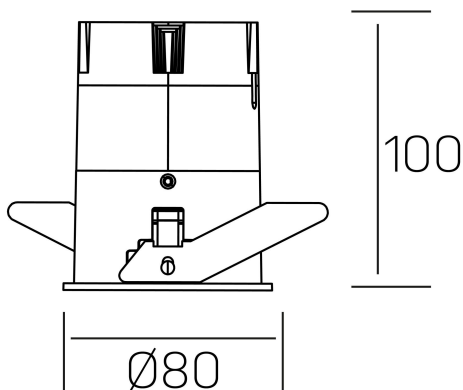

**versus**  
K51100.03.RF.BK-GL.38.ST.8.40.D1

#### GENERAL DETAILS

INSTALLATION	recessed with frame
FINISHES ALUMINIUM	Black-Gold
LIGHT DIRECTION	Fixed
BEAM ANGLE	38°
INT/EXT IP DEGREE	IP 23
MATERIAL	Aluminum
IK DEGREE	IK03
UTILIZATION	Indoor
WARRANTY	3 years

#### GENERAL DIMENSIONS

DIMENSIONS	Ø 80 mm
CUT OUT	Ø 75 mm
HEIGHT	h 100 mm
DIMENSIONES DE EMBALAJE	115 × 165 × 115 mm
PESO NETO	0.38

\*Please might expect a max.15% figure reduction in finishes other than white