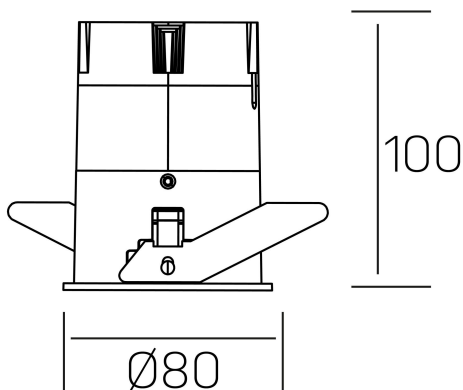

versus
K51100.03.RF.BK-GL.38.ST.8.40

GENERAL DETAILS

INSTALLATION	recessed with frame
FINISHES ALUMINIUM	Black-Gold
LIGHT DIRECTION	Fixed
BEAM ANGLE	38°
INT/EXT IP DEGREE	IP 23
MATERIAL	Aluminum
IK DEGREE	IK03
UTILIZATION	Indoor
WARRANTY	3 years

ELECTRICAL DETAILS

LAMP	LED
POWER	15 W
COLOUR TEMPERATURE	4000K
LUMINOUS FLUX	1275 Lm
EFFICACY DIMMING	91 Lm/W
DIMABLE	No Dim
DRIVER	Remote
CLASS PROTECTION	II
COLOUR RENDERING INDEX	CRI >80
VOLTAGE	220-240 V
FRECUENCIA	50-60 Hz
CURRENT INTENSITY	350 mA
LIFE TIME	35.000 h

GENERAL DIMENSIONS

DIMENSIONS	Ø 80 mm
CUT OUT	Ø 75 mm
HEIGHT	h 100 mm
DIMENSIONES DE EMBALAJE	115 × 165 × 115 mm
PESO NETO	0.38

*Please might expect a max.15% figure reduction in finishes other than white