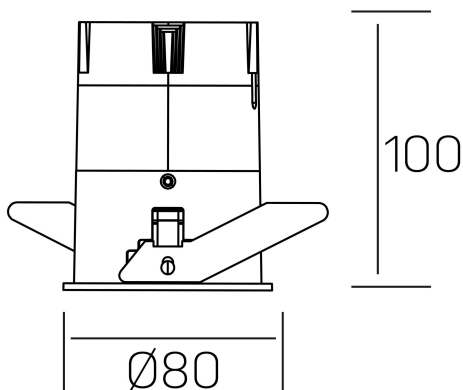

**versus**  
K51100.03.RF.BK-GL.38.ST.8.40

## GENERAL DETAILS

INSTALLATION	recessed with frame
FINISHES ALUMINIUM	Black-Gold
LIGHT DIRECTION	Fixed
BEAM ANGLE	38°
INT/EXT IP DEGREE	IP 23
MATERIAL	Aluminum
IK DEGREE	IK03
UTILIZATION	Indoor
WARRANTY	3 years

## GENERAL DIMENSIONS

DIMENSIONS	Ø 80 mm
CUT OUT	Ø 75 mm
HEIGHT	h 100 mm
DIMENSIONES DE EMBALAJE	115 × 165 × 115 mm
PESO NETO	0.38

\*Please might expect a max.15% figure reduction in finishes other than white