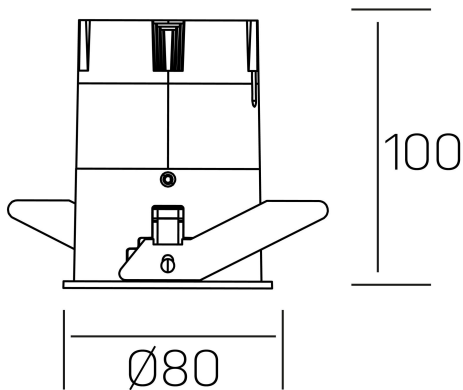

**versus**  
K51100.03.RF.BK-GL.38.ST.8.30.PU

## GENERAL DETAILS

INSTALLATION	recessed with frame
FINISHES ALUMINIUM	Black-Gold
LIGHT DIRECTION	Fixed
BEAM ANGLE	38°
INT/EXT IP DEGREE	IP 23
MATERIAL	Aluminum
IK DEGREE	IK03
UTILIZATION	Indoor
WARRANTY	3 years

## ELECTRICAL DETAILS

LAMP	LED
POWER	15 W
COLOUR TEMPERATURE	3000K
LUMINOUS FLUX	1275 Lm
EFFICACY DIMMING	91 Lm/W
DIMABLE	Push
DRIVER	Remote
CLASS PROTECTION	II
COLOUR RENDERING INDEX	CRI >80
VOLTAGE	220-240 V
FRECUENCIA	50-60 Hz
CURRENT INTENSITY	350 mA
LIFE TIME	50.000 h

## GENERAL DIMENSIONS

DIMENSIONS	Ø 80 mm
CUT OUT	Ø 75 mm
HEIGHT	h 100 mm
DIMENSIONES DE EMBALAJE	115 × 165 × 115 mm
PESO NETO	0.38

\*Please might expect a max.15% figure reduction in finishes other than white