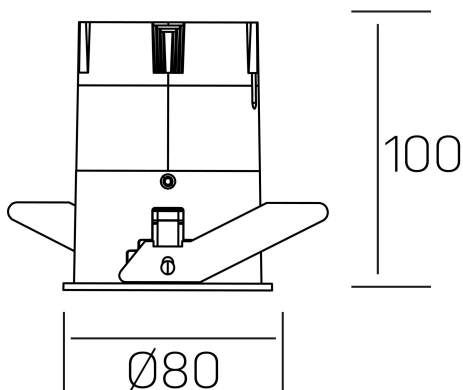

**versus**  
K51100.03.RF.BK-GL.38.ST.8.30.PC

#### GENERAL DETAILS

INSTALLATION	recessed with frame
FINISHES ALUMINIUM	Black-Gold
LIGHT DIRECTION	Fixed
BEAM ANGLE	38°
INT/EXT IP DEGREE	IP 23
MATERIAL	Aluminum
IK DEGREE	IK03
UTILIZATION	Indoor
WARRANTY	3 years

#### ELECTRICAL DETAILS

LAMP	LED
POWER	15 W
COLOUR TEMPERATURE	3000K
LUMINOUS FLUX	1275 Lm
EFFICACY DIMMING	91 Lm/W
DIMABLE	PHASE CUT
DRIVER	Remote
CLASS PROTECTION	II
COLOUR RENDERING INDEX	CRI >80
VOLTAGE	220-240 V
FRECUENCIA	50-60 Hz
CURRENT INTENSITY	350 mA
LIFE TIME	35.000 h

#### GENERAL DIMENSIONS

DIMENSIONS	Ø 80 mm
CUT OUT	Ø 75 mm
HEIGHT	h 100 mm
DIMENSIONES DE EMBALAJE	115 × 165 × 115 mm
PESO NETO	0.38

\*Please might expect a max.15% figure reduction in finishes other than white