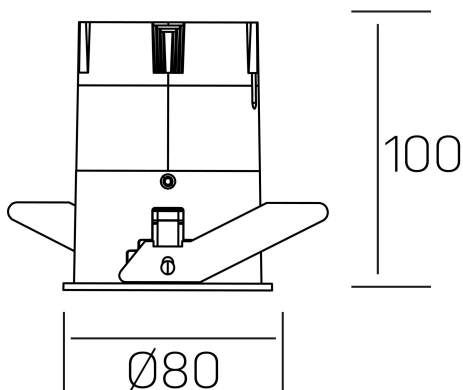

versus
K51100.03.RF.BK-GL.38.ST.8.30.PC

GENERAL DETAILS

INSTALLATION	recessed with frame
FINISHES ALUMINIUM	Black-Gold
LIGHT DIRECTION	Fixed
BEAM ANGLE	38°
INT/EXT IP DEGREE	IP 23
MATERIAL	Aluminum
IK DEGREE	IK03
UTILIZATION	Indoor
WARRANTY	3 years

ELECTRICAL DETAILS

LAMP	LED
POWER	15 W
COLOUR TEMPERATURE	3000K
LUMINOUS FLUX	1275 Lm
EFFICACY DIMMING	91 Lm/W
DIMABLE	PHASE CUT
DRIVER	Remote
CLASS PROTECTION	II
COLOUR RENDERING INDEX	CRI >80
VOLTAGE	220-240 V
FRECUENCIA	50-60 Hz
CURRENT INTENSITY	350 mA
LIFE TIME	50.000 h

GENERAL DIMENSIONS

DIMENSIONS	Ø 80 mm
CUT OUT	Ø 75 mm
HEIGHT	h 100 mm
DIMENSIONES DE EMBALAJE	115 × 165 × 115 mm
PESO NETO	0.38

*Please might expect a max.15% figure reduction in finishes other than white