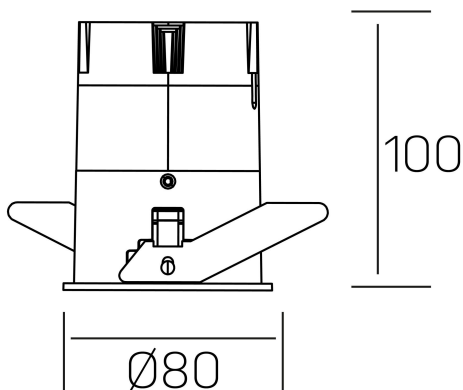

versus
K51100.03.RF.BK-GL.38.ST.8.30.DA

GENERAL DETAILS

INSTALLATION	recessed with frame
FINISHES ALUMINIUM	Black-Gold
LIGHT DIRECTION	Fixed
BEAM ANGLE	38°
INT/EXT IP DEGREE	IP 23
MATERIAL	Aluminum
IK DEGREE	IK03
UTILIZATION	Indoor
WARRANTY	3 years

ELECTRICAL DETAILS

LAMP	LED
POWER	15 W
COLOUR TEMPERATURE	3000K
LUMINOUS FLUX	1275 Lm
EFFICACY DIMMING	91 Lm/W
DIMABLE	DALI
DRIVER	Remote
CLASS PROTECTION	II
COLOUR RENDERING INDEX	CRI >80
VOLTAGE	220-240 V
FRECUENCIA	50-60 Hz
CURRENT INTENSITY	350 mA
LIFE TIME	50.000 h

GENERAL DIMENSIONS

DIMENSIONS	Ø 80 mm
CUT OUT	Ø 75 mm
HEIGHT	h 100 mm
DIMENSIONES DE EMBALAJE	115 × 165 × 115 mm
PESO NETO	0.38

*Please might expect a max.15% figure reduction in finishes other than white