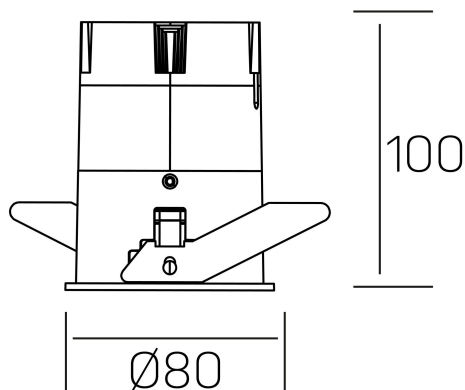

versus
K51100.03.RF.BK-GL.38.ST.8.30.DA

GENERAL DETAILS

INSTALLATION	recessed with frame
FINISHES ALUMINIUM	Black-Gold
LIGHT DIRECTION	Fixed
BEAM ANGLE	38°
INT/EXT IP DEGREE	IP 23
MATERIAL	Aluminum
IK DEGREE	IK03
UTILIZATION	Indoor
WARRANTY	3 years

ELECTRICAL DETAILS

LAMP	LED
POWER	15 W
COLOUR TEMPERATURE	3000K
LUMINOUS FLUX	1275 Lm
EFFICACY DIMMING	91 Lm/W
DIMABLE	DALI
DRIVER	Remote
CLASS PROTECTION	II
COLOUR RENDERING INDEX	CRI >80
VOLTAGE	220-240 V
FRECUENCIA	50-60 Hz
CURRENT INTENSITY	350 mA
LIFE TIME	35.000 h

GENERAL DIMENSIONS

DIMENSIONS	Ø 80 mm
CUT OUT	Ø 75 mm
HEIGHT	h 100 mm
DIMENSIONES DE EMBALAJE	115 × 165 × 115 mm
PESO NETO	0.38

*Please might expect a max.15% figure reduction in finishes other than white