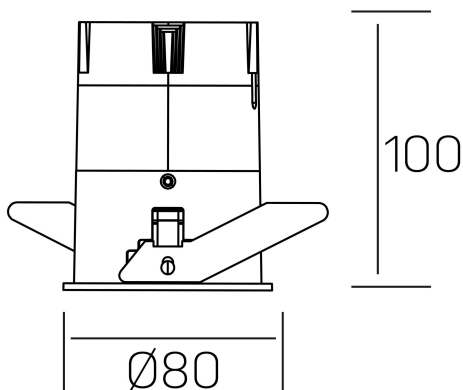

versus
K51100.03.RF.BK-GL.38.ST.8.30.D1

GENERAL DETAILS

INSTALLATION	recessed with frame
FINISHES ALUMINIUM	Black-Gold
LIGHT DIRECTION	Fixed
BEAM ANGLE	38°
INT/EXT IP DEGREE	IP 23
MATERIAL	Aluminum
IK DEGREE	IK03
UTILIZATION	Indoor
WARRANTY	3 years

ELECTRICAL DETAILS

LAMP	LED
POWER	15 W
COLOUR TEMPERATURE	3000K
LUMINOUS FLUX	1275 Lm
EFFICACY DIMMING	91 Lm/W
DIMABLE	1.10v
DRIVER	Remote
CLASS PROTECTION	II
COLOUR RENDERING INDEX	CRI >80
VOLTAGE	220-240 V
FRECUENCIA	50-60 Hz
CURRENT INTENSITY	350 mA
LIFE TIME	35.000 h

GENERAL DIMENSIONS

DIMENSIONS	Ø 80 mm
CUT OUT	Ø 75 mm
HEIGHT	h 100 mm
DIMENSIONES DE EMBALAJE	115 × 165 × 115 mm
PESO NETO	0.38

*Please might expect a max.15% figure reduction in finishes other than white