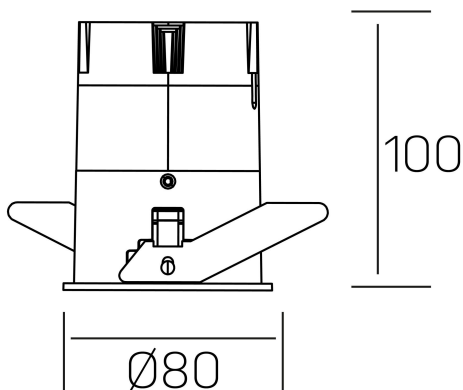

versus
K51100.03.RF.BK-GL.38.ST.8.30

GENERAL DETAILS

INSTALLATION	recessed with frame
FINISHES ALUMINIUM	Black-Gold
LIGHT DIRECTION	Fixed
BEAM ANGLE	38°
INT/EXT IP DEGREE	IP 23
MATERIAL	Aluminum
IK DEGREE	IK03
UTILIZATION	Indoor
WARRANTY	3 years

ELECTRICAL DETAILS

LAMP	LED
POWER	15 W
COLOUR TEMPERATURE	3000K
LUMINOUS FLUX	1275 Lm
EFFICACY DIMMING	91 Lm/W
DIMABLE	No Dim
DRIVER	Remote
CLASS PROTECTION	II
COLOUR RENDERING INDEX	CRI >80
VOLTAGE	220-240 V
FRECUENCIA	50-60 Hz
CURRENT INTENSITY	350 mA
LIFE TIME	35.000 h

GENERAL DIMENSIONS

DIMENSIONS	Ø 80 mm
CUT OUT	Ø 75 mm
HEIGHT	h 100 mm
DIMENSIONES DE EMBALAJE	115 × 165 × 115 mm
PESO NETO	0.38

*Please might expect a max.15% figure reduction in finishes other than white