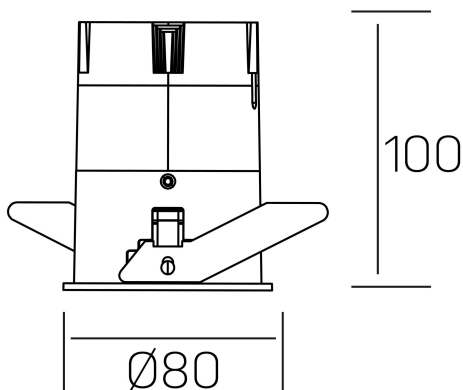

**versus**  
K51100.03.RF.BK-BK.38.ST.8.40.PU

#### GENERAL DETAILS

INSTALLATION	recessed with frame
FINISHES ALUMINIUM	Black-Black
LIGHT DIRECTION	Fixed
BEAM ANGLE	38°
INT/EXT IP DEGREE	IP 23
MATERIAL	Aluminum
IK DEGREE	IK03
UTILIZATION	Indoor
WARRANTY	3 years

#### ELECTRICAL DETAILS

LAMP	LED
POWER	15 W
COLOUR TEMPERATURE	4000K
LUMINOUS FLUX	1275 Lm
EFFICACY DIMMING	91 Lm/W
DIMABLE	Push
DRIVER	Remote
CLASS PROTECTION	II
COLOUR RENDERING INDEX	CRI >80
VOLTAGE	220-240 V
FRECUENCIA	50-60 Hz
CURRENT INTENSITY	350 mA
LIFE TIME	35.000 h

#### GENERAL DIMENSIONS

DIMENSIONS	Ø 80 mm
CUT OUT	Ø 75 mm
HEIGHT	h 100 mm
DIMENSIONES DE EMBALAJE	115 × 165 × 115 mm
PESO NETO	0.38

\*Please might expect a max.15% figure reduction in finishes other than white