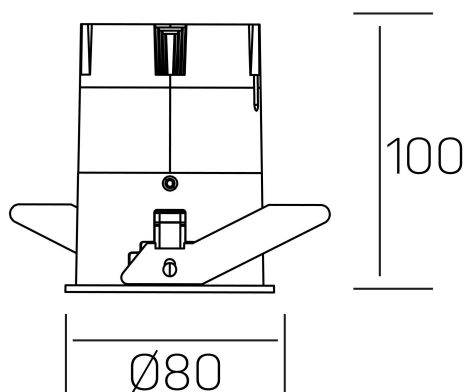

versus
K51100.03.RF.BK-BK.38.ST.8.40.D1

GENERAL DETAILS

INSTALLATION	recessed with frame
FINISHES ALUMINIUM	Black-Black
LIGHT DIRECTION	Fixed
BEAM ANGLE	38°
INT/EXT IP DEGREE	IP 23
MATERIAL	Aluminum
IK DEGREE	IK03
UTILIZATION	Indoor
WARRANTY	3 years

ELECTRICAL DETAILS

LAMP	LED
POWER	15 W
COLOUR TEMPERATURE	4000K
LUMINOUS FLUX	1275 Lm
EFFICACY DIMMING	91 Lm/W
DIMABLE	1.10v
DRIVER	Remote
CLASS PROTECTION	II
COLOUR RENDERING INDEX	CRI >80
VOLTAGE	220-240 V
FRECUENCIA	50-60 Hz
CURRENT INTENSITY	350 mA
LIFE TIME	35.000 h

GENERAL DIMENSIONS

DIMENSIONS	Ø 80 mm
CUT OUT	Ø 75 mm
HEIGHT	h 100 mm
DIMENSIONES DE EMBALAJE	115 × 165 × 115 mm
PESO NETO	0.38

*Please might expect a max.15% figure reduction in finishes other than white