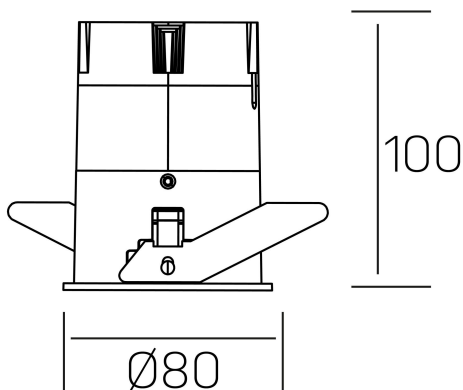

versus
K51100.03.RF.BK-BK.38.ST.8.40

GENERAL DETAILS

INSTALLATION	recessed with frame
FINISHES ALUMINIUM	Black-Black
LIGHT DIRECTION	Fixed
BEAM ANGLE	38°
INT/EXT IP DEGREE	IP 23
MATERIAL	Aluminum
IK DEGREE	IK03
UTILIZATION	Indoor
WARRANTY	3 years

ELECTRICAL DETAILS

LAMP	LED
POWER	15 W
COLOUR TEMPERATURE	4000K
LUMINOUS FLUX	1275 Lm
EFFICACY DIMMING	91 Lm/W
DIMABLE	No Dim
DRIVER	Remote
CLASS PROTECTION	II
COLOUR RENDERING INDEX	CRI >80
VOLTAGE	220-240 V
FRECUENCIA	50-60 Hz
CURRENT INTENSITY	350 mA
LIFE TIME	35.000 h

GENERAL DIMENSIONS

DIMENSIONS	Ø 80 mm
CUT OUT	Ø 75 mm
HEIGHT	h 100 mm
DIMENSIONES DE EMBALAJE	115 × 165 × 115 mm
PESO NETO	0.38

*Please might expect a max.15% figure reduction in finishes other than white