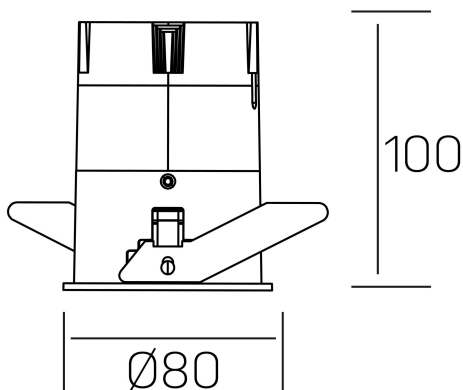

**versus**  
K51100.03.RF.BK-BK.38.ST.8.40

#### GENERAL DETAILS

INSTALLATION	recessed with frame
FINISHES ALUMINIUM	Black-Black
LIGHT DIRECTION	Fixed
BEAM ANGLE	38°
INT/EXT IP DEGREE	IP 23
MATERIAL	Aluminum
IK DEGREE	IK03
UTILIZATION	Indoor
WARRANTY	3 years

#### GENERAL DIMENSIONS

DIMENSIONS	Ø 80 mm
CUT OUT	Ø 75 mm
HEIGHT	h 100 mm
DIMENSIONES DE EMBALAJE	115 × 165 × 115 mm
PESO NETO	0.38

\*Please might expect a max.15% figure reduction in finishes other than white