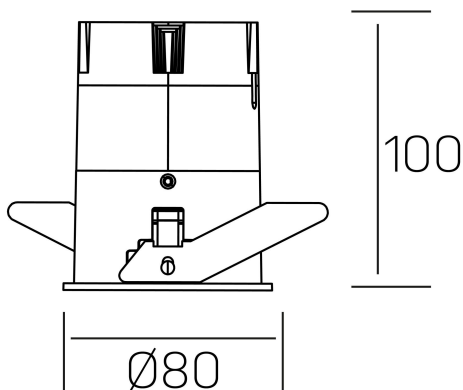

versus
K51100.03.RF.BK-BK.38.ST.8.30.PU

GENERAL DETAILS

INSTALLATION	recessed with frame
FINISHES ALUMINIUM	Black-Black
LIGHT DIRECTION	Fixed
BEAM ANGLE	38°
INT/EXT IP DEGREE	IP 23
MATERIAL	Aluminum
IK DEGREE	IK03
UTILIZATION	Indoor
WARRANTY	3 years

ELECTRICAL DETAILS

LAMP	LED
POWER	15 W
COLOUR TEMPERATURE	3000K
LUMINOUS FLUX	1275 Lm
EFFICACY DIMMING	91 Lm/W
DIMABLE	Push
DRIVER	Remote
CLASS PROTECTION	II
COLOUR RENDERING INDEX	CRI >80
VOLTAGE	220-240 V
FRECUENCIA	50-60 Hz
CURRENT INTENSITY	350 mA
LIFE TIME	50.000 h

GENERAL DIMENSIONS

DIMENSIONS	Ø 80 mm
CUT OUT	Ø 75 mm
HEIGHT	h 100 mm
DIMENSIONES DE EMBALAJE	115 × 165 × 115 mm
PESO NETO	0.38

*Please might expect a max.15% figure reduction in finishes other than white