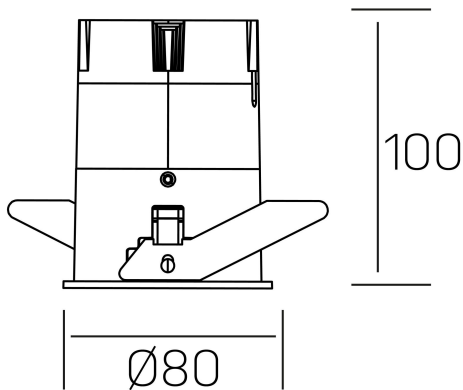

versus
K51100.03.RF.BK-BK.38.ST.8.30.PU

GENERAL DETAILS

INSTALLATION	recessed with frame
FINISHES ALUMINIUM	Black-Black
LIGHT DIRECTION	Fixed
BEAM ANGLE	38°
INT/EXT IP DEGREE	IP 23
MATERIAL	Aluminum
IK DEGREE	IK03
UTILIZATION	Indoor
WARRANTY	3 years

ELECTRICAL DETAILS

LAMP	LED
POWER	15 W
COLOUR TEMPERATURE	3000K
LUMINOUS FLUX	1275 Lm
EFFICACY DIMMING	91 Lm/W
DIMABLE	Push
DRIVER	Remote
CLASS PROTECTION	II
COLOUR RENDERING INDEX	CRI >80
VOLTAGE	220-240 V
FRECUENCIA	50-60 Hz
CURRENT INTENSITY	350 mA
LIFE TIME	35.000 h

GENERAL DIMENSIONS

DIMENSIONS	Ø 80 mm
CUT OUT	Ø 75 mm
HEIGHT	h 100 mm
DIMENSIONES DE EMBALAJE	115 × 165 × 115 mm
PESO NETO	0.38

*Please might expect a max.15% figure reduction in finishes other than white