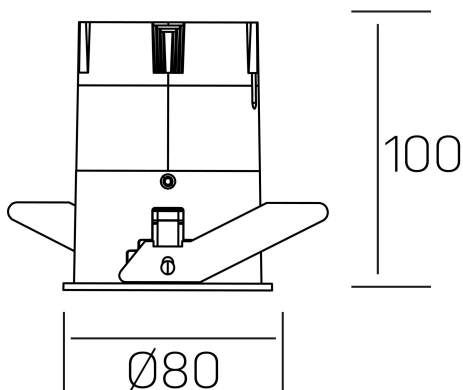

**versus**  
K51100.03.RF.BK-BK.38.ST.8.30

#### GENERAL DETAILS

INSTALLATION	recessed with frame
FINISHES ALUMINIUM	Black-Black
LIGHT DIRECTION	Fixed
BEAM ANGLE	38°
INT/EXT IP DEGREE	IP 23
MATERIAL	Aluminum
IK DEGREE	IK03
UTILIZATION	Indoor
WARRANTY	3 years

#### GENERAL DIMENSIONS

DIMENSIONS	Ø 80 mm
CUT OUT	Ø 75 mm
HEIGHT	h 100 mm
DIMENSIONES DE EMBALAJE	115 × 165 × 115 mm
PESO NETO	0.38

\*Please might expect a max.15% figure reduction in finishes other than white