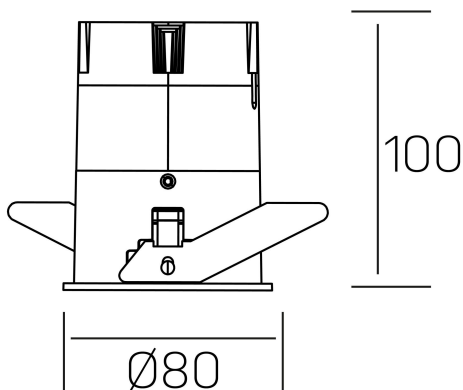

versus
K51100.03.RF.BK-BK.38.ST.8.30

GENERAL DETAILS

INSTALLATION	recessed with frame
FINISHES ALUMINIUM	Black-Black
LIGHT DIRECTION	Fixed
BEAM ANGLE	38°
INT/EXT IP DEGREE	IP 23
MATERIAL	Aluminum
IK DEGREE	IK03
UTILIZATION	Indoor
WARRANTY	3 years

ELECTRICAL DETAILS

LAMP	LED
POWER	15 W
COLOUR TEMPERATURE	3000K
LUMINOUS FLUX	1275 Lm
EFFICACY DIMMING	91 Lm/W
DIMABLE	No Dim
DRIVER	Remote
CLASS PROTECTION	II
COLOUR RENDERING INDEX	CRI >80
VOLTAGE	220-240 V
FRECUENCIA	50-60 Hz
CURRENT INTENSITY	350 mA
LIFE TIME	50.000 h

GENERAL DIMENSIONS

DIMENSIONS	Ø 80 mm
CUT OUT	Ø 75 mm
HEIGHT	h 100 mm
DIMENSIONES DE EMBALAJE	115 × 165 × 115 mm
PESO NETO	0.38

*Please might expect a max.15% figure reduction in finishes other than white