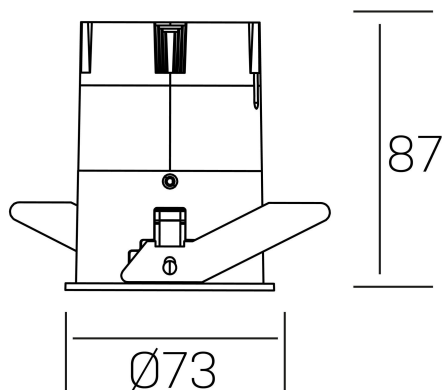

versus
K51100.02.RF.WH-WH.38.ST.8.40

GENERAL DETAILS

INSTALLATION	recessed with frame
FINISHES ALUMINIUM	White-White
LIGHT DIRECTION	Fixed
BEAM ANGLE	38°
INT/EXT IP DEGREE	IP 23
MATERIAL	Aluminum
IK DEGREE	IK03
UTILIZATION	Indoor
WARRANTY	3 years

ELECTRICAL DETAILS

LAMP	LED
POWER	10W
COLOUR TEMPERATURE	4000K
LUMINOUS FLUX	965 Lm
EFFICACY DIMMING	82 Lm/W
DIMABLE	No Dim
DRIVER	Remote
CLASS PROTECTION	II
COLOUR RENDERING INDEX	CRI >80
VOLTAGE	220-240 V
FRECUENCIA	50-60 Hz
CURRENT INTENSITY	250 mA
LIFE TIME	35.000 h

GENERAL DIMENSIONS

DIMENSIONS	Ø 73 mm
CUT OUT	Ø 66 mm
HEIGHT	h 87 mm
DIMENSIONES DE EMBALAJE	110 × 145 × 100 mm
PESO NETO	0.22

*Please might expect a max.15% figure reduction in finishes other than white