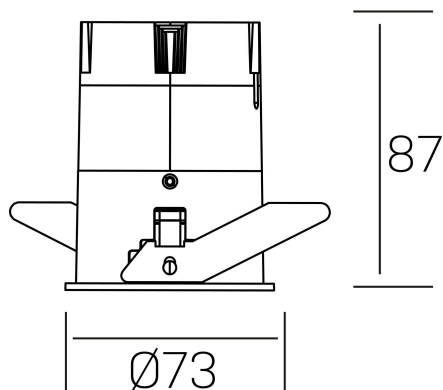

versus
K51100.02.RF.WH-WH.38.ST.8.40

GENERAL DETAILS

INSTALLATION	recessed with frame
FINISHES ALUMINIUM	White-White
LIGHT DIRECTION	Fixed
BEAM ANGLE	38°
INT/EXT IP DEGREE	IP 23
MATERIAL	Aluminum
IK DEGREE	IK03
UTILIZATION	Indoor
WARRANTY	3 years

ELECTRICAL DETAILS

LAMP	LED
POWER	10W
COLOUR TEMPERATURE	4000K
LUMINOUS FLUX	965 Lm
EFFICACY DIMMING	82 Lm/W
DIMABLE	No Dim
DRIVER	Remote
CLASS PROTECTION	II
COLOUR RENDERING INDEX	CRI >80
VOLTAGE	220-240 V
FRECUENCIA	50-60 Hz
CURRENT INTENSITY	250 mA
LIFE TIME	35.000 h

GENERAL DIMENSIONS

DIMENSIONS	Ø 73 mm
CUT OUT	Ø 66 mm
HEIGHT	h 87 mm
DIMENSIONES DE EMBALAJE	110 × 145 × 100 mm
PESO NETO	0.22

*Please might expect a max.15% figure reduction in finishes other than white