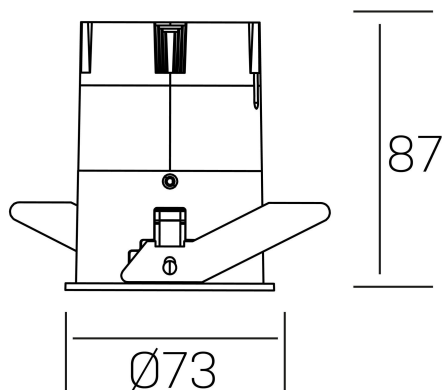

versus
K51100.02.RF.WH-WH.38.ST.8.30

GENERAL DETAILS

INSTALLATION	recessed with frame
FINISHES ALUMINIUM	White-White
LIGHT DIRECTION	Fixed
BEAM ANGLE	38°
INT/EXT IP DEGREE	IP 23
MATERIAL	Aluminum
IK DEGREE	IK03
UTILIZATION	Indoor
WARRANTY	3 years

ELECTRICAL DETAILS

LAMP	LED
POWER	10W
COLOUR TEMPERATURE	3000K
LUMINOUS FLUX	885 Lm
EFFICACY DIMMING	75 Lm/W
DIMABLE	No Dim
DRIVER	Remote
CLASS PROTECTION	II
COLOUR RENDERING INDEX	CRI >80
VOLTAGE	220-240 V
FRECUENCIA	50-60 Hz
CURRENT INTENSITY	250 mA
LIFE TIME	35.000 h

GENERAL DIMENSIONS

DIMENSIONS	Ø 73 mm
CUT OUT	Ø 66 mm
HEIGHT	h 87 mm
DIMENSIONES DE EMBALAJE	110 × 145 × 100 mm
PESO NETO	0.22

*Please might expect a max.15% figure reduction in finishes other than white