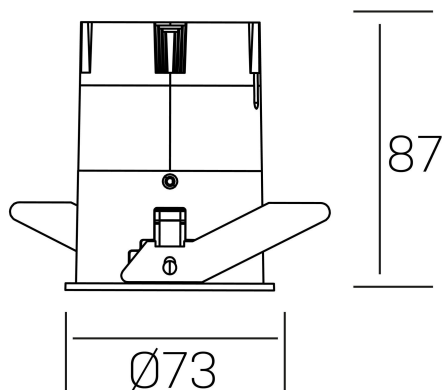

**versus**  
K51100.02.RF.WH-WH.38.ST.8.30

#### GENERAL DETAILS

INSTALLATION	recessed with frame
FINISHES ALUMINIUM	White-White
LIGHT DIRECTION	Fixed
BEAM ANGLE	38°
INT/EXT IP DEGREE	IP 23
MATERIAL	Aluminum
IK DEGREE	IK03
UTILIZATION	Indoor
WARRANTY	3 years

#### GENERAL DIMENSIONS

DIMENSIONS	Ø 73 mm
CUT OUT	Ø 66 mm
HEIGHT	h 87 mm
DIMENSIONES DE EMBALAJE	110 × 145 × 100 mm
PESO NETO	0.22

\*Please might expect a max.15% figure reduction in finishes other than white