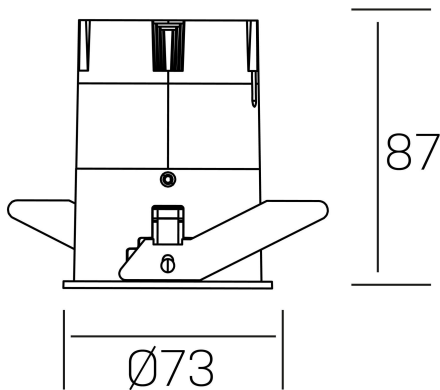

versus
K51100.02.RF.WH-GC.38.ST.8.40.PU

GENERAL DETAILS

INSTALLATION	recessed with frame
FINISHES ALUMINIUM	White-Gold Cava
LIGHT DIRECTION	Fixed
BEAM ANGLE	38°
INT/EXT IP DEGREE	IP 23
MATERIAL	Aluminum
IK DEGREE	IK03
UTILIZATION	Indoor
WARRANTY	3 years

ELECTRICAL DETAILS

LAMP	LED
POWER	10W
COLOUR TEMPERATURE	4000K
LUMINOUS FLUX	965 Lm
EFFICACY DIMMING	82 Lm/W
DIMABLE	Push
DRIVER	Remote
CLASS PROTECTION	II
COLOUR RENDERING INDEX	CRI >80
VOLTAGE	220-240 V
FRECUENCIA	50-60 Hz
CURRENT INTENSITY	250 mA
LIFE TIME	35.000 h

GENERAL DIMENSIONS

DIMENSIONS	Ø 73 mm
CUT OUT	Ø 66 mm
HEIGHT	h 87 mm
DIMENSIONES DE EMBALAJE	110 × 145 × 100 mm
PESO NETO	0.22

*Please might expect a max.15% figure reduction in finishes other than white