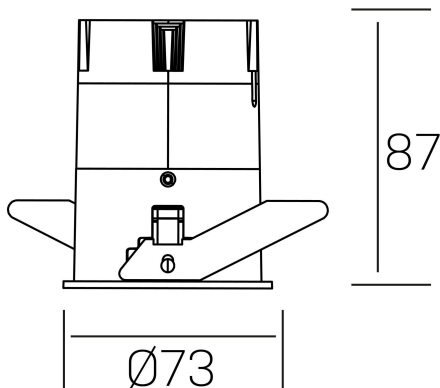

versus
K51100.02.RF.WH-GL.38.ST.8.40.PU

GENERAL DETAILS

INSTALLATION	recessed with frame
FINISHES ALUMINIUM	White-Gold
LIGHT DIRECTION	Fixed
BEAM ANGLE	38°
INT/EXT IP DEGREE	IP 23
MATERIAL	Aluminum
IK DEGREE	IK03
UTILIZATION	Indoor
WARRANTY	3 years

ELECTRICAL DETAILS

LAMP	LED
POWER	10W
COLOUR TEMPERATURE	4000K
LUMINOUS FLUX	965 Lm
EFFICACY DIMMING	82 Lm/W
DIMABLE	Push
DRIVER	Remote
CLASS PROTECTION	II
COLOUR RENDERING INDEX	CRI >80
VOLTAGE	220-240 V
FRECUENCIA	50-60 Hz
CURRENT INTENSITY	250 mA
LIFE TIME	35.000 h

GENERAL DIMENSIONS

DIMENSIONS	Ø 73 mm
CUT OUT	Ø 66 mm
HEIGHT	h 87 mm
DIMENSIONES DE EMBALAJE	110 × 145 × 100 mm
PESO NETO	0.22

*Please might expect a max.15% figure reduction in finishes other than white