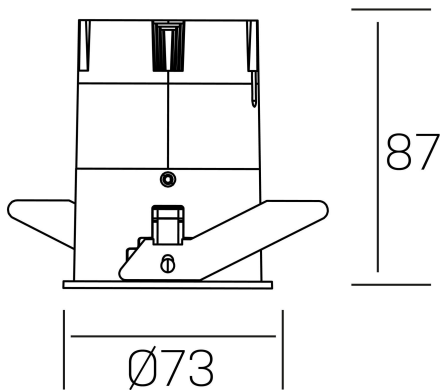

**versus**  
K51100.02.RF.WH-GL.38.ST.8.40.PC

## GENERAL DETAILS

INSTALLATION	recessed with frame
FINISHES ALUMINIUM	White-Gold
LIGHT DIRECTION	Fixed
BEAM ANGLE	38°
INT/EXT IP DEGREE	IP 23
MATERIAL	Aluminum
IK DEGREE	IK03
UTILIZATION	Indoor
WARRANTY	3 years

## ELECTRICAL DETAILS

LAMP	LED
POWER	10W
COLOUR TEMPERATURE	4000K
LUMINOUS FLUX	965 Lm
EFFICACY DIMMING	82 Lm/W
DIMABLE	PHASE CUT
DRIVER	Remote
CLASS PROTECTION	II
COLOUR RENDERING INDEX	CRI >80
VOLTAGE	220-240 V
FRECUENCIA	50-60 Hz
CURRENT INTENSITY	250 mA
LIFE TIME	35.000 h

## GENERAL DIMENSIONS

DIMENSIONS	Ø 73 mm
CUT OUT	Ø 66 mm
HEIGHT	h 87 mm
DIMENSIONES DE EMBALAJE	110 × 145 × 100 mm
PESO NETO	0.22

\*Please might expect a max.15% figure reduction in finishes other than white