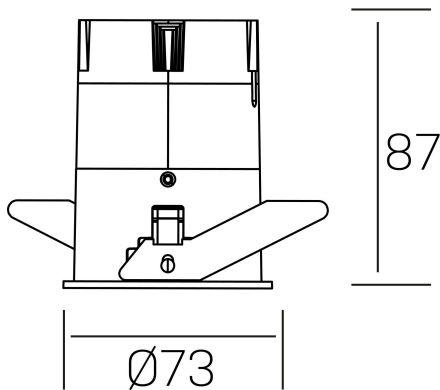

versus
K51100.02.RF.WH-GL.38.ST.8.40.DA

GENERAL DETAILS

INSTALLATION	recessed with frame
FINISHES ALUMINIUM	White-Gold
LIGHT DIRECTION	Fixed
BEAM ANGLE	38°
INT/EXT IP DEGREE	IP 23
MATERIAL	Aluminum
IK DEGREE	IK03
UTILIZATION	Indoor
WARRANTY	5 years

ELECTRICAL DETAILS

LAMP	LED
POWER	10W
COLOUR TEMPERATURE	4000K
LUMINOUS FLUX	965 Lm
EFFICACY DIMMING	82 Lm/W
DIMABLE	DALI
DRIVER	Remote
CLASS PROTECTION	II
COLOUR RENDERING INDEX	CRI >80
VOLTAGE	220-240 V
CURRENT INTENSITY	250 mA
LIFE TIME	50.000 h

GENERAL DIMENSIONS

DIMENSIONS	Ø 73 mm
CUT OUT	Ø 66 mm
HEIGHT	h 87 mm
DIMENSIONES DE EMBALAJE	110 × 145 × 100 mm
PESO NETO	0.22

*Please might expect a max.15% figure reduction in finishes other than white