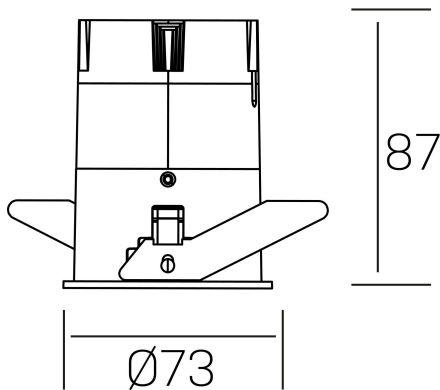

versus
K51100.02.RF.WH-GC.38.ST.8.40

GENERAL DETAILS

INSTALLATION	recessed with frame
FINISHES ALUMINIUM	White-Gold Cava
LIGHT DIRECTION	Fixed
BEAM ANGLE	38°
INT/EXT IP DEGREE	IP 23
MATERIAL	Aluminum
IK DEGREE	IK03
UTILIZATION	Indoor
WARRANTY	3 years

ELECTRICAL DETAILS

LAMP	LED
POWER	10W
COLOUR TEMPERATURE	4000K
LUMINOUS FLUX	965 Lm
EFFICACY DIMMING	82 Lm/W
DIMABLE	No Dim
DRIVER	Remote
CLASS PROTECTION	II
COLOUR RENDERING INDEX	CRI >80
VOLTAGE	220-240 V
FRECUENCIA	50-60 Hz
CURRENT INTENSITY	250 mA
LIFE TIME	35.000 h

GENERAL DIMENSIONS

DIMENSIONS	Ø 73 mm
CUT OUT	Ø 66 mm
HEIGHT	h 87 mm
DIMENSIONES DE EMBALAJE	110 × 145 × 100 mm
PESO NETO	0.22

*Please might expect a max.15% figure reduction in finishes other than white