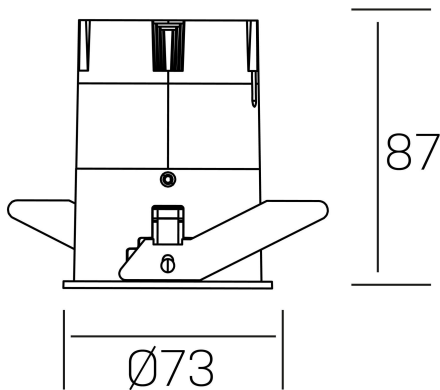

versus
K51100.02.RF.WH-GL.38.ST.8.40

GENERAL DETAILS

INSTALLATION	recessed with frame
FINISHES ALUMINIUM	White-Gold
LIGHT DIRECTION	Fixed
BEAM ANGLE	38°
INT/EXT IP DEGREE	IP 23
MATERIAL	Aluminum
IK DEGREE	IK03
UTILIZATION	Indoor
WARRANTY	5 years

ELECTRICAL DETAILS

LAMP	LED
POWER	10W
COLOUR TEMPERATURE	4000K
LUMINOUS FLUX	965 Lm
EFFICACY DIMMING	82 Lm/W
DIMABLE	No Dim
DRIVER	Remote
CLASS PROTECTION	II
COLOUR RENDERING INDEX	CRI >80
VOLTAGE	220-240 V
FRECUENCIA	50-60 Hz
CURRENT INTENSITY	250 mA
LIFE TIME	50.000 h

GENERAL DIMENSIONS

DIMENSIONS	Ø 73 mm
CUT OUT	Ø 66 mm
HEIGHT	h 87 mm
DIMENSIONES DE EMBALAJE	110 × 145 × 100 mm
PESO NETO	0.22

*Please might expect a max.15% figure reduction in finishes other than white