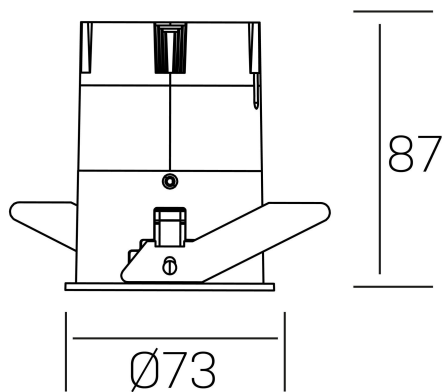

versus
K51100.02.RF.WH-GC.38.ST.8.30.PU

GENERAL DETAILS

INSTALLATION	recessed with frame
FINISHES ALUMINIUM	White-Gold Cava
LIGHT DIRECTION	Fixed
BEAM ANGLE	38°
INT/EXT IP DEGREE	IP 23
MATERIAL	Aluminum
IK DEGREE	IK03
UTILIZATION	Indoor
WARRANTY	3 years

ELECTRICAL DETAILS

LAMP	LED
POWER	10W
COLOUR TEMPERATURE	3000K
LUMINOUS FLUX	885 Lm
EFFICACY DIMMING	75 Lm/W
DIMABLE	Push
DRIVER	Remote
CLASS PROTECTION	II
COLOUR RENDERING INDEX	CRI >80
VOLTAGE	220-240 V
FRECUENCIA	50-60 Hz
CURRENT INTENSITY	250 mA
LIFE TIME	35.000 h

GENERAL DIMENSIONS

DIMENSIONS	Ø 73 mm
CUT OUT	Ø 66 mm
HEIGHT	h 87 mm
DIMENSIONES DE EMBALAJE	110 × 145 × 100 mm
PESO NETO	0.22

*Please might expect a max.15% figure reduction in finishes other than white