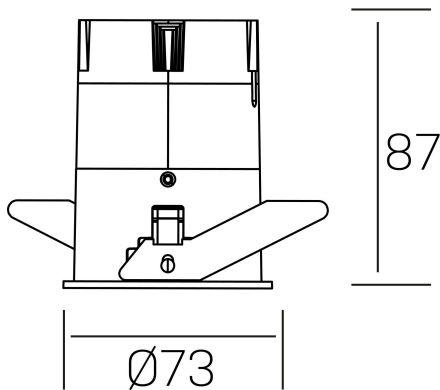

versus
K51100.02.RF.WH-GL.38.ST.8.30.PC

GENERAL DETAILS

INSTALLATION	recessed with frame
FINISHES ALUMINIUM	White-Gold
LIGHT DIRECTION	Fixed
BEAM ANGLE	38°
INT/EXT IP DEGREE	IP 23
MATERIAL	Aluminum
IK DEGREE	IK03
UTILIZATION	Indoor
WARRANTY	5 years

ELECTRICAL DETAILS

LAMP	LED
POWER	10W
COLOUR TEMPERATURE	3000K
LUMINOUS FLUX	885 Lm
EFFICACY DIMMING	75 Lm/W
DIMABLE	PHASE CUT
DRIVER	Remote
CLASS PROTECTION	II
COLOUR RENDERING INDEX	CRI >80
VOLTAGE	220-240 V
CURRENT INTENSITY	250 mA
LIFE TIME	50.000 h

GENERAL DIMENSIONS

DIMENSIONS	Ø 73 mm
CUT OUT	Ø 66 mm
HEIGHT	h 87 mm
DIMENSIONES DE EMBALAJE	110 × 145 × 100 mm
PESO NETO	0.22

*Please might expect a max.15% figure reduction in finishes other than white