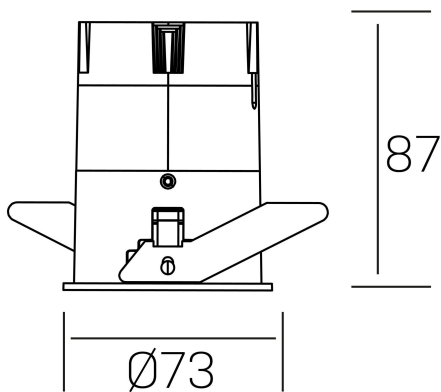

versus
K51100.02.RF.WH-GC.38.ST.8.30

GENERAL DETAILS

INSTALLATION	recessed with frame
FINISHES ALUMINIUM	White-Gold Cava
LIGHT DIRECTION	Fixed
BEAM ANGLE	38°
INT/EXT IP DEGREE	IP 23
MATERIAL	Aluminum
IK DEGREE	IK03
UTILIZATION	Indoor
WARRANTY	3 years

ELECTRICAL DETAILS

LAMP	LED
POWER	10W
COLOUR TEMPERATURE	3000K
LUMINOUS FLUX	885 Lm
EFFICACY DIMMING	75 Lm/W
DIMABLE	No Dim
DRIVER	Remote
CLASS PROTECTION	II
COLOUR RENDERING INDEX	CRI >80
VOLTAGE	220-240 V
FRECUENCIA	50-60 Hz
CURRENT INTENSITY	250 mA
LIFE TIME	35.000 h

GENERAL DIMENSIONS

DIMENSIONS	Ø 73 mm
CUT OUT	Ø 66 mm
HEIGHT	h 87 mm
DIMENSIONES DE EMBALAJE	110 × 145 × 100 mm
PESO NETO	0.22

*Please might expect a max.15% figure reduction in finishes other than white