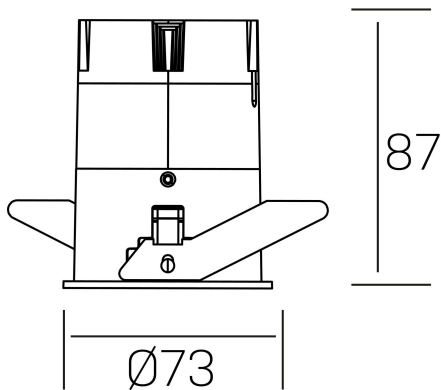

versus
K51100.02.RF.WH-GL.38.ST.8.30

GENERAL DETAILS

INSTALLATION	recessed with frame
FINISHES ALUMINIUM	White-Gold
LIGHT DIRECTION	Fixed
BEAM ANGLE	38°
INT/EXT IP DEGREE	IP 23
MATERIAL	Aluminum
IK DEGREE	IK03
UTILIZATION	Indoor
WARRANTY	3 years

ELECTRICAL DETAILS

LAMP	LED
POWER	10W
COLOUR TEMPERATURE	3000K
LUMINOUS FLUX	885 Lm
EFFICACY DIMMING	75 Lm/W
DIMABLE	No Dim
DRIVER	Remote
CLASS PROTECTION	II
COLOUR RENDERING INDEX	CRI >80
VOLTAGE	220-240 V
FRECUENCIA	50-60 Hz
CURRENT INTENSITY	250 mA
LIFE TIME	50.000 h

GENERAL DIMENSIONS

DIMENSIONS	Ø 73 mm
CUT OUT	Ø 66 mm
HEIGHT	h 87 mm
DIMENSIONES DE EMBALAJE	110 × 145 × 100 mm
PESO NETO	0.22

*Please might expect a max.15% figure reduction in finishes other than white