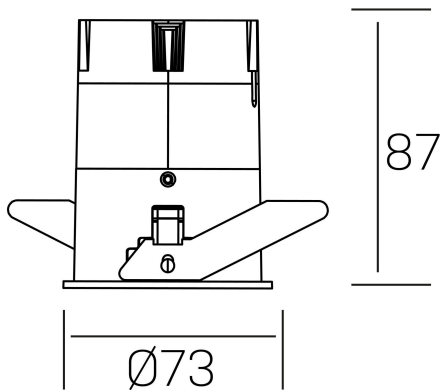

versus
K51100.02.RF.WH-BK.38.ST.8.40.PU

GENERAL DETAILS

INSTALLATION	recessed with frame
FINISHES ALUMINIUM	Black-White
LIGHT DIRECTION	Fixed
BEAM ANGLE	38°
INT/EXT IP DEGREE	IP 23
MATERIAL	Aluminum
IK DEGREE	IK03
UTILIZATION	Indoor
WARRANTY	3 years

ELECTRICAL DETAILS

LAMP	LED
POWER	10W
COLOUR TEMPERATURE	4000K
LUMINOUS FLUX	965 Lm
EFFICACY DIMMING	82 Lm/W
DIMABLE	Push
DRIVER	Remote
CLASS PROTECTION	II
COLOUR RENDERING INDEX	CRI >80
VOLTAGE	220-240 V
FRECUENCIA	50-60 Hz
CURRENT INTENSITY	250 mA
LIFE TIME	35.000 h

GENERAL DIMENSIONS

DIMENSIONS	Ø 73 mm
CUT OUT	Ø 66 mm
HEIGHT	h 87 mm
DIMENSIONES DE EMBALAJE	110 × 145 × 100 mm
PESO NETO	0.22

*Please might expect a max.15% figure reduction in finishes other than white