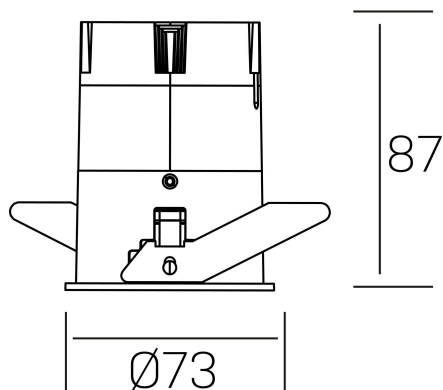

versus
K51100.02.RF.WH-BK.38.ST.8.40.PC

GENERAL DETAILS

INSTALLATION	recessed with frame
FINISHES ALUMINIUM	Black-White
LIGHT DIRECTION	Fixed
BEAM ANGLE	38°
INT/EXT IP DEGREE	IP 23
MATERIAL	Aluminum
IK DEGREE	IK03
UTILIZATION	Indoor
WARRANTY	3 years

ELECTRICAL DETAILS

LAMP	LED
POWER	10W
COLOUR TEMPERATURE	4000K
LUMINOUS FLUX	965 Lm
EFFICACY DIMMING	82 Lm/W
DIMABLE	PHASE CUT
DRIVER	Remote
CLASS PROTECTION	II
COLOUR RENDERING INDEX	CRI >80
VOLTAGE	220-240 V
FRECUENCIA	50-60 Hz
CURRENT INTENSITY	250 mA
LIFE TIME	35.000 h

GENERAL DIMENSIONS

DIMENSIONS	Ø 73 mm
CUT OUT	Ø 66 mm
HEIGHT	h 87 mm
DIMENSIONES DE EMBALAJE	110 × 145 × 100 mm
PESO NETO	0.22

*Please might expect a max.15% figure reduction in finishes other than white