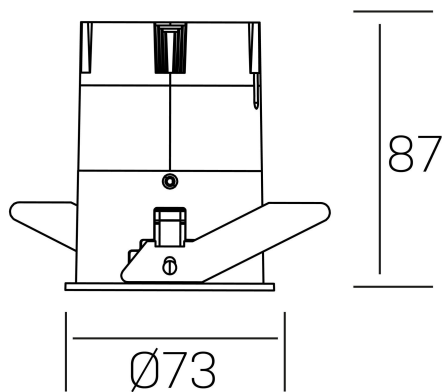

versus
K51100.02.RF.WH-BK.38.ST.8.40.PC

GENERAL DETAILS

INSTALLATION	recessed with frame
FINISHES ALUMINIUM	Black-White
LIGHT DIRECTION	Fixed
BEAM ANGLE	38°
INT/EXT IP DEGREE	IP 23
MATERIAL	Aluminum
IK DEGREE	IK03
UTILIZATION	Indoor
WARRANTY	3 years

ELECTRICAL DETAILS

LAMP	LED
POWER	10W
COLOUR TEMPERATURE	4000K
LUMINOUS FLUX	965 Lm
EFFICACY DIMMING	82 Lm/W
DIMABLE	PHASE CUT
DRIVER	Remote
CLASS PROTECTION	II
COLOUR RENDERING INDEX	CRI >80
VOLTAGE	220-240 V
FRECUENCIA	50-60 Hz
CURRENT INTENSITY	250 mA
LIFE TIME	35.000 h

GENERAL DIMENSIONS

DIMENSIONS	Ø 73 mm
CUT OUT	Ø 66 mm
HEIGHT	h 87 mm
DIMENSIONES DE EMBALAJE	110 × 145 × 100 mm
PESO NETO	0.22

*Please might expect a max.15% figure reduction in finishes other than white