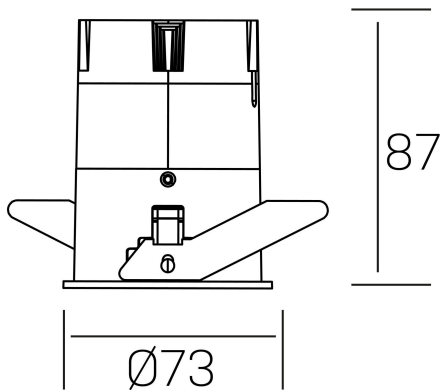

**versus**  
K51100.02.RF.WH-BK.38.ST.8.40.PC

## GENERAL DETAILS

INSTALLATION	recessed with frame
FINISHES ALUMINIUM	Black-White
LIGHT DIRECTION	Fixed
BEAM ANGLE	38°
INT/EXT IP DEGREE	IP 23
MATERIAL	Aluminum
IK DEGREE	IK03
UTILIZATION	Indoor
WARRANTY	3 years

## ELECTRICAL DETAILS

LAMP	LED
POWER	10W
COLOUR TEMPERATURE	4000K
LUMINOUS FLUX	965 Lm
EFFICACY DIMMING	82 Lm/W
DIMABLE	PHASE CUT
DRIVER	Remote
CLASS PROTECTION	II
COLOUR RENDERING INDEX	CRI >80
VOLTAGE	220-240 V
FRECUENCIA	50-60 Hz
CURRENT INTENSITY	250 mA
LIFE TIME	50.000 h

## GENERAL DIMENSIONS

DIMENSIONS	Ø 73 mm
CUT OUT	Ø 66 mm
HEIGHT	h 87 mm
DIMENSIONES DE EMBALAJE	110 × 145 × 100 mm
PESO NETO	0.22

\*Please might expect a max.15% figure reduction in finishes other than white