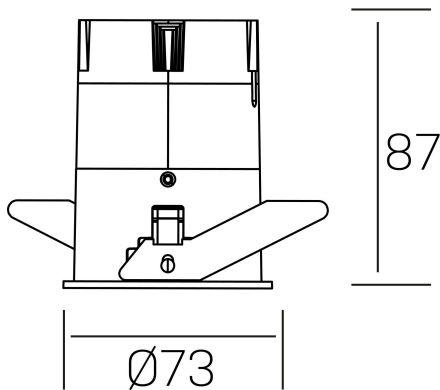

versus
K51100.02.RF.WH-BK.38.ST.8.40.DA

GENERAL DETAILS

INSTALLATION	recessed with frame
FINISHES ALUMINIUM	Black-White
LIGHT DIRECTION	Fixed
BEAM ANGLE	38°
INT/EXT IP DEGREE	IP 23
MATERIAL	Aluminum
IK DEGREE	IK03
UTILIZATION	Indoor
WARRANTY	3 years

ELECTRICAL DETAILS

LAMP	LED
POWER	10W
COLOUR TEMPERATURE	4000K
LUMINOUS FLUX	965 Lm
EFFICACY DIMMING	82 Lm/W
DIMABLE	DALI
DRIVER	Remote
CLASS PROTECTION	II
COLOUR RENDERING INDEX	CRI >80
VOLTAGE	220-240 V
FRECUENCIA	50-60 Hz
CURRENT INTENSITY	250 mA
LIFE TIME	35.000 h

GENERAL DIMENSIONS

DIMENSIONS	Ø 73 mm
CUT OUT	Ø 66 mm
HEIGHT	h 87 mm
DIMENSIONES DE EMBALAJE	110 × 145 × 100 mm
PESO NETO	0.22

*Please might expect a max.15% figure reduction in finishes other than white