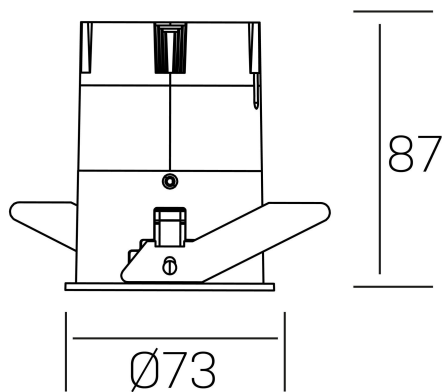

versus
K51100.02.RF.WH-BK.38.ST.8.40.DA

GENERAL DETAILS

INSTALLATION	recessed with frame
FINISHES ALUMINIUM	Black-White
LIGHT DIRECTION	Fixed
BEAM ANGLE	38°
INT/EXT IP DEGREE	IP 23
MATERIAL	Aluminum
IK DEGREE	IK03
UTILIZATION	Indoor
WARRANTY	3 years

ELECTRICAL DETAILS

LAMP	LED
POWER	10W
COLOUR TEMPERATURE	4000K
LUMINOUS FLUX	965 Lm
EFFICACY DIMMING	82 Lm/W
DIMABLE	DALI
DRIVER	Remote
CLASS PROTECTION	II
COLOUR RENDERING INDEX	CRI >80
VOLTAGE	220-240 V
FRECUENCIA	50-60 Hz
CURRENT INTENSITY	250 mA
LIFE TIME	35.000 h

GENERAL DIMENSIONS

DIMENSIONS	Ø 73 mm
CUT OUT	Ø 66 mm
HEIGHT	h 87 mm
DIMENSIONES DE EMBALAJE	110 × 145 × 100 mm
PESO NETO	0.22

*Please might expect a max.15% figure reduction in finishes other than white