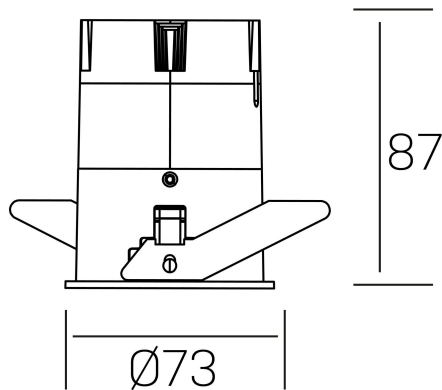

**versus**  
K51100.02.RF.WH-BK.38.ST.8.40.DA

## GENERAL DETAILS

INSTALLATION	recessed with frame
FINISHES ALUMINIUM	Black-White
LIGHT DIRECTION	Fixed
BEAM ANGLE	38°
INT/EXT IP DEGREE	IP 23
MATERIAL	Aluminum
IK DEGREE	IK03
UTILIZATION	Indoor
WARRANTY	3 years

## GENERAL DIMENSIONS

DIMENSIONS	Ø 73 mm
CUT OUT	Ø 66 mm
HEIGHT	h 87 mm
DIMENSIONES DE EMBALAJE	110 × 145 × 100 mm
PESO NETO	0.22

\*Please might expect a max.15% figure reduction in finishes other than white