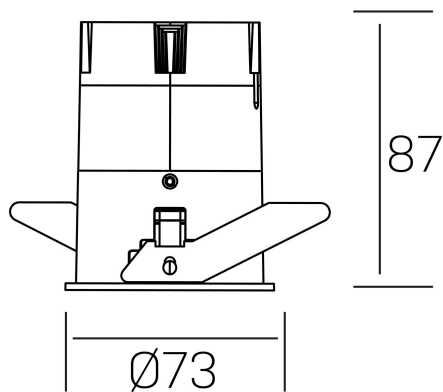

versus
K51100.02.RF.WH-BK.38.ST.8.40

GENERAL DETAILS

INSTALLATION	recessed with frame
FINISHES ALUMINIUM	Black-White
LIGHT DIRECTION	Fixed
BEAM ANGLE	38°
INT/EXT IP DEGREE	IP 23
MATERIAL	Aluminum
IK DEGREE	IK03
UTILIZATION	Indoor
WARRANTY	3 years

ELECTRICAL DETAILS

LAMP	LED
POWER	10W
COLOUR TEMPERATURE	4000K
LUMINOUS FLUX	965 Lm
EFFICACY DIMMING	82 Lm/W
DIMABLE	No Dim
DRIVER	Remote
CLASS PROTECTION	II
COLOUR RENDERING INDEX	CRI >80
VOLTAGE	220-240 V
FRECUENCIA	50-60 Hz
CURRENT INTENSITY	250 mA
LIFE TIME	35.000 h

GENERAL DIMENSIONS

DIMENSIONS	Ø 73 mm
CUT OUT	Ø 66 mm
HEIGHT	h 87 mm
DIMENSIONES DE EMBALAJE	110 × 145 × 100 mm
PESO NETO	0.22

*Please might expect a max.15% figure reduction in finishes other than white