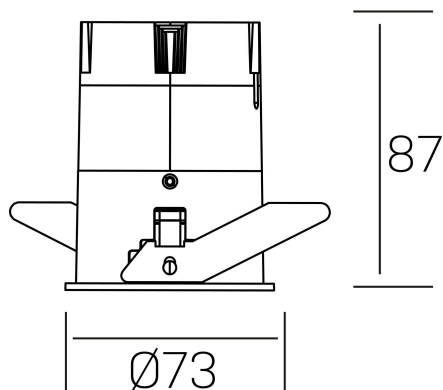

versus
K51100.02.RF.WH-BK.38.ST.8.40

GENERAL DETAILS

INSTALLATION	recessed with frame
FINISHES ALUMINIUM	Black-White
LIGHT DIRECTION	Fixed
BEAM ANGLE	38°
INT/EXT IP DEGREE	IP 23
MATERIAL	Aluminum
IK DEGREE	IK03
UTILIZATION	Indoor
WARRANTY	5 years

ELECTRICAL DETAILS

LAMP	LED
POWER	10W
COLOUR TEMPERATURE	4000K
LUMINOUS FLUX	965 Lm
EFFICACY DIMMING	82 Lm/W
DIMABLE	No Dim
DRIVER	Remote
CLASS PROTECTION	II
COLOUR RENDERING INDEX	CRI >80
VOLTAGE	220-240 V
CURRENT INTENSITY	250 mA
LIFE TIME	50.000 h

GENERAL DIMENSIONS

DIMENSIONS	Ø 73 mm
CUT OUT	Ø 66 mm
HEIGHT	h 87 mm
DIMENSIONES DE EMBALAJE	110 × 145 × 100 mm
PESO NETO	0.22

*Please might expect a max.15% figure reduction in finishes other than white