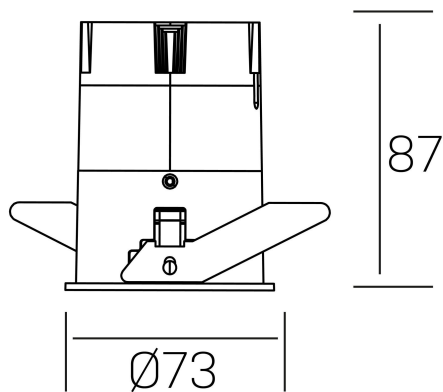

versus
K51100.02.RF.WH-BK.38.ST.8.30.PU

GENERAL DETAILS

INSTALLATION	recessed with frame
FINISHES ALUMINIUM	Black-White
LIGHT DIRECTION	Fixed
BEAM ANGLE	38°
INT/EXT IP DEGREE	IP 23
MATERIAL	Aluminum
IK DEGREE	IK03
UTILIZATION	Indoor
WARRANTY	3 years

ELECTRICAL DETAILS

LAMP	LED
POWER	10W
COLOUR TEMPERATURE	3000K
LUMINOUS FLUX	885 Lm
EFFICACY DIMMING	75 Lm/W
DIMABLE	Push
DRIVER	Remote
CLASS PROTECTION	II
COLOUR RENDERING INDEX	CRI >80
VOLTAGE	220-240 V
FRECUENCIA	50-60 Hz
CURRENT INTENSITY	250 mA
LIFE TIME	35.000 h

GENERAL DIMENSIONS

DIMENSIONS	Ø 73 mm
CUT OUT	Ø 66 mm
HEIGHT	h 87 mm
DIMENSIONES DE EMBALAJE	110 × 145 × 100 mm
PESO NETO	0.22

*Please might expect a max.15% figure reduction in finishes other than white