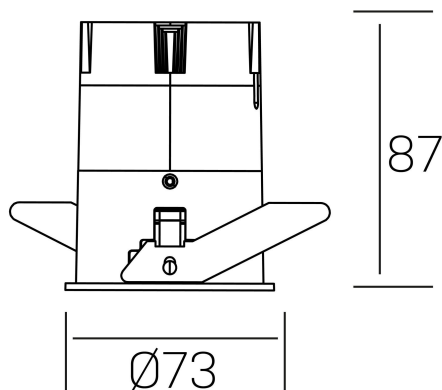

**versus**  
K51100.02.RF.WH-BK.38.ST.8.30.PU

## GENERAL DETAILS

INSTALLATION	recessed with frame
FINISHES ALUMINIUM	Black-White
LIGHT DIRECTION	Fixed
BEAM ANGLE	38°
INT/EXT IP DEGREE	IP 23
MATERIAL	Aluminum
IK DEGREE	IK03
UTILIZATION	Indoor
WARRANTY	3 years

## GENERAL DIMENSIONS

DIMENSIONS	Ø 73 mm
CUT OUT	Ø 66 mm
HEIGHT	h 87 mm
DIMENSIONES DE EMBALAJE	110 × 145 × 100 mm
PESO NETO	0.22

\*Please might expect a max.15% figure reduction in finishes other than white