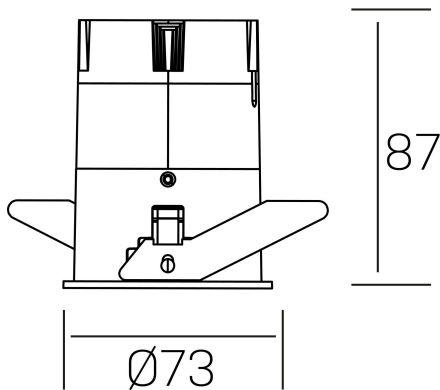

versus
K51100.02.RF.WH-BK.38.ST.8.30.PC

GENERAL DETAILS

INSTALLATION	recessed with frame
FINISHES ALUMINIUM	Black-White
LIGHT DIRECTION	Fixed
BEAM ANGLE	38°
INT/EXT IP DEGREE	IP 23
MATERIAL	Aluminum
IK DEGREE	IK03
UTILIZATION	Indoor
WARRANTY	3 years

ELECTRICAL DETAILS

LAMP	LED
POWER	10W
COLOUR TEMPERATURE	3000K
LUMINOUS FLUX	885 Lm
EFFICACY DIMMING	75 Lm/W
DIMABLE	PHASE CUT
DRIVER	Remote
CLASS PROTECTION	II
COLOUR RENDERING INDEX	CRI >80
VOLTAGE	220-240 V
FRECUENCIA	50-60 Hz
CURRENT INTENSITY	250 mA
LIFE TIME	35.000 h

GENERAL DIMENSIONS

DIMENSIONS	Ø 73 mm
CUT OUT	Ø 66 mm
HEIGHT	h 87 mm
DIMENSIONES DE EMBALAJE	110 × 145 × 100 mm
PESO NETO	0.22

*Please might expect a max.15% figure reduction in finishes other than white