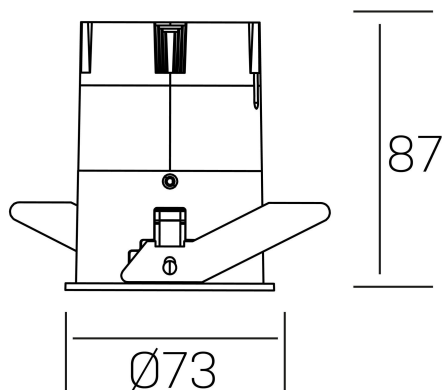

versus
K51100.02.RF.WH-BK.38.ST.8.30.DA

GENERAL DETAILS

INSTALLATION	recessed with frame
FINISHES ALUMINIUM	Black-White
LIGHT DIRECTION	Fixed
BEAM ANGLE	38°
INT/EXT IP DEGREE	IP 23
MATERIAL	Aluminum
IK DEGREE	IK03
UTILIZATION	Indoor
WARRANTY	3 years

ELECTRICAL DETAILS

LAMP	LED
POWER	10W
COLOUR TEMPERATURE	3000K
LUMINOUS FLUX	885 Lm
EFFICACY DIMMING	75 Lm/W
DIMABLE	DALI
DRIVER	Remote
CLASS PROTECTION	II
COLOUR RENDERING INDEX	CRI >80
VOLTAGE	220-240 V
FRECUENCIA	50-60 Hz
CURRENT INTENSITY	250 mA
LIFE TIME	35.000 h

GENERAL DIMENSIONS

DIMENSIONS	Ø 73 mm
CUT OUT	Ø 66 mm
HEIGHT	h 87 mm
DIMENSIONES DE EMBALAJE	110 × 145 × 100 mm
PESO NETO	0.22

*Please might expect a max.15% figure reduction in finishes other than white