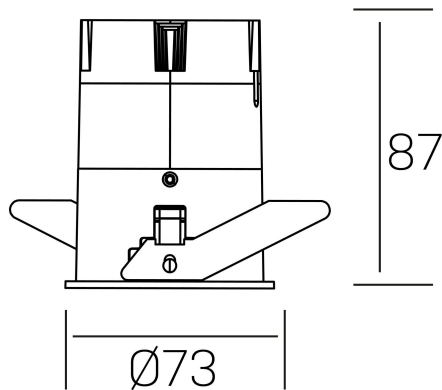

versus
K51100.02.RF.WH-BK.38.ST.8.30.DA

GENERAL DETAILS

INSTALLATION	recessed with frame
FINISHES ALUMINIUM	Black-White
LIGHT DIRECTION	Fixed
BEAM ANGLE	38°
INT/EXT IP DEGREE	IP 23
MATERIAL	Aluminum
IK DEGREE	IK03
UTILIZATION	Indoor
WARRANTY	5 years

ELECTRICAL DETAILS

LAMP	LED
POWER	10W
COLOUR TEMPERATURE	3000K
LUMINOUS FLUX	885 Lm
EFFICACY DIMMING	75 Lm/W
DIMABLE	DALI
DRIVER	Remote
CLASS PROTECTION	II
COLOUR RENDERING INDEX	CRI >80
VOLTAGE	220-240 V
FRECUENCIA	50-60 Hz
CURRENT INTENSITY	250 mA
LIFE TIME	50.000 h

GENERAL DIMENSIONS

DIMENSIONS	Ø 73 mm
CUT OUT	Ø 66 mm
HEIGHT	h 87 mm
DIMENSIONES DE EMBALAJE	110 × 145 × 100 mm
PESO NETO	0.22

*Please might expect a max.15% figure reduction in finishes other than white