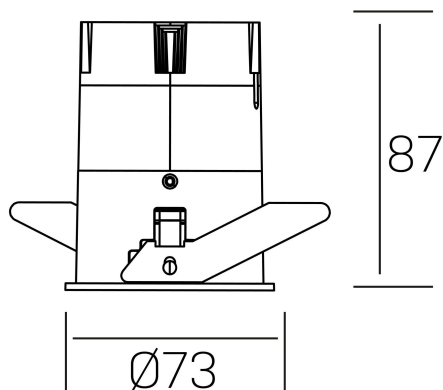

versus
K51100.02.RF.WH-BK.38.ST.8.30

GENERAL DETAILS

INSTALLATION	recessed with frame
FINISHES ALUMINIUM	Black-White
LIGHT DIRECTION	Fixed
BEAM ANGLE	38°
INT/EXT IP DEGREE	IP 23
MATERIAL	Aluminum
IK DEGREE	IK03
UTILIZATION	Indoor
WARRANTY	3 years

ELECTRICAL DETAILS

LAMP	LED
POWER	10W
COLOUR TEMPERATURE	3000K
LUMINOUS FLUX	885 Lm
EFFICACY DIMMING	75 Lm/W
DIMABLE	No Dim
DRIVER	Remote
CLASS PROTECTION	II
COLOUR RENDERING INDEX	CRI >80
VOLTAGE	220-240 V
FRECUENCIA	50-60 Hz
CURRENT INTENSITY	250 mA
LIFE TIME	35.000 h

GENERAL DIMENSIONS

DIMENSIONS	Ø 73 mm
CUT OUT	Ø 66 mm
HEIGHT	h 87 mm
DIMENSIONES DE EMBALAJE	110 × 145 × 100 mm
PESO NETO	0.22

*Please might expect a max.15% figure reduction in finishes other than white