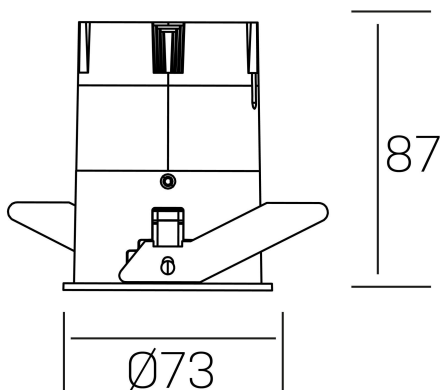

versus
K51100.02.RF.WH-BK.38.ST.8.30

GENERAL DETAILS

INSTALLATION	recessed with frame
FINISHES ALUMINIUM	Black-White
LIGHT DIRECTION	Fixed
BEAM ANGLE	38°
INT/EXT IP DEGREE	IP 23
MATERIAL	Aluminum
IK DEGREE	IK03
UTILIZATION	Indoor
WARRANTY	5 years

ELECTRICAL DETAILS

LAMP	LED
POWER	10W
COLOUR TEMPERATURE	3000K
LUMINOUS FLUX	885 Lm
EFFICACY DIMMING	75 Lm/W
DIMABLE	No Dim
DRIVER	Remote
CLASS PROTECTION	II
COLOUR RENDERING INDEX	CRI >80
VOLTAGE	220-240 V
CURRENT INTENSITY	250 mA
LIFE TIME	50.000 h

GENERAL DIMENSIONS

DIMENSIONS	Ø 73 mm
CUT OUT	Ø 66 mm
HEIGHT	h 87 mm
DIMENSIONES DE EMBALAJE	110 × 145 × 100 mm
PESO NETO	0.22

*Please might expect a max.15% figure reduction in finishes other than white