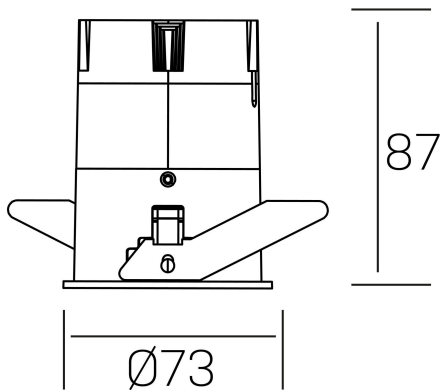

versus
K51100.02.RF.BK-WH.38.ST.8.40.PU

GENERAL DETAILS

INSTALLATION	recessed with frame
FINISHES ALUMINIUM	Black-White
LIGHT DIRECTION	Fixed
BEAM ANGLE	38°
INT/EXT IP DEGREE	IP 23
MATERIAL	Aluminum
IK DEGREE	IK03
UTILIZATION	Indoor
WARRANTY	3 years

ELECTRICAL DETAILS

LAMP	LED
POWER	10W
COLOUR TEMPERATURE	4000K
LUMINOUS FLUX	965 Lm
EFFICACY DIMMING	82 Lm/W
DIMABLE	Push
DRIVER	Remote
CLASS PROTECTION	II
COLOUR RENDERING INDEX	CRI >80
VOLTAGE	220-240 V
FRECUENCIA	50-60 Hz
CURRENT INTENSITY	250 mA
LIFE TIME	50.000 h

GENERAL DIMENSIONS

DIMENSIONS	Ø 73 mm
CUT OUT	Ø 66 mm
HEIGHT	h 87 mm
DIMENSIONES DE EMBALAJE	110 × 145 × 100 mm
PESO NETO	0.22

*Please might expect a max.15% figure reduction in finishes other than white