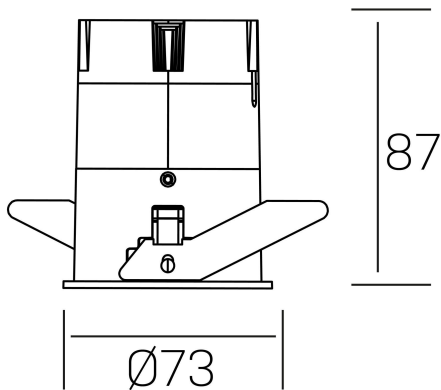

versus
K51100.02.RF.BK-WH.38.ST.8.40.PC

GENERAL DETAILS

INSTALLATION	recessed with frame
FINISHES ALUMINIUM	Black-White
LIGHT DIRECTION	Fixed
BEAM ANGLE	38°
INT/EXT IP DEGREE	IP 23
MATERIAL	Aluminum
IK DEGREE	IK03
UTILIZATION	Indoor
WARRANTY	5 years

ELECTRICAL DETAILS

LAMP	LED
POWER	10W
COLOUR TEMPERATURE	4000K
LUMINOUS FLUX	965 Lm
EFFICACY DIMMING	82 Lm/W
DIMABLE	PHASE CUT
DRIVER	Remote
CLASS PROTECTION	II
COLOUR RENDERING INDEX	CRI >80
VOLTAGE	220-240 V
FRECUENCIA	50-60 Hz
CURRENT INTENSITY	250 mA
LIFE TIME	50.000 h

GENERAL DIMENSIONS

DIMENSIONS	Ø 73 mm
CUT OUT	Ø 66 mm
HEIGHT	h 87 mm
DIMENSIONES DE EMBALAJE	110 × 145 × 100 mm
PESO NETO	0.22

*Please might expect a max.15% figure reduction in finishes other than white