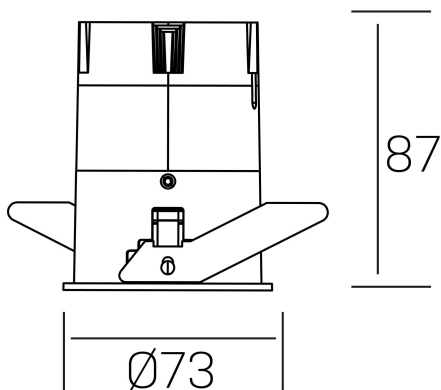

versus

K51100.02.RF.BK-WH.38.ST.8.40

GENERAL DETAILS

INSTALLATION	recessed with frame
FINISHES ALUMINIUM	Black-White
LIGHT DIRECTION	Fixed
BEAM ANGLE	38°
INT/EXT IP DEGREE	IP 23
MATERIAL	Aluminum
IK DEGREE	IK03
UTILIZATION	Indoor
WARRANTY	3 years

ELECTRICAL DETAILS

LAMP	LED
POWER	10W
COLOUR TEMPERATURE	4000K
LUMINOUS FLUX	965 Lm
EFFICACY DIMMING	82 Lm/W
DIMABLE	No Dim
DRIVER	Remote
CLASS PROTECTION	II
COLOUR RENDERING INDEX	CRI >80
VOLTAGE	220-240 V
FRECUENCIA	50-60 Hz
CURRENT INTENSITY	250 mA
LIFE TIME	35.000 h

GENERAL DIMENSIONS

DIMENSIONS	Ø 73 mm
CUT OUT	Ø 66 mm
HEIGHT	h 87 mm
DIMENSIONES DE EMBALAJE	110 × 145 × 100 mm
PESO NETO	0.22

*Please might expect a max.15% figure reduction in finishes other than white