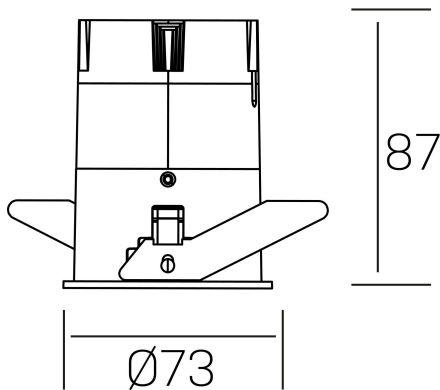

versus
K51100.02.RF.BK-WH.38.ST.8.40

GENERAL DETAILS

INSTALLATION	recessed with frame
FINISHES ALUMINIUM	Black-White
LIGHT DIRECTION	Fixed
BEAM ANGLE	38°
INT/EXT IP DEGREE	IP 23
MATERIAL	Aluminum
IK DEGREE	IK03
UTILIZATION	Indoor
WARRANTY	3 years

ELECTRICAL DETAILS

LAMP	LED
POWER	10W
COLOUR TEMPERATURE	4000K
LUMINOUS FLUX	965 Lm
EFFICACY DIMMING	82 Lm/W
DIMABLE	No Dim
DRIVER	Remote
CLASS PROTECTION	II
COLOUR RENDERING INDEX	CRI >80
VOLTAGE	220-240 V
FRECUENCIA	50-60 Hz
CURRENT INTENSITY	250 mA
LIFE TIME	50.000 h

GENERAL DIMENSIONS

DIMENSIONS	Ø 73 mm
CUT OUT	Ø 66 mm
HEIGHT	h 87 mm
DIMENSIONES DE EMBALAJE	110 × 145 × 100 mm
PESO NETO	0.22

*Please might expect a max.15% figure reduction in finishes other than white