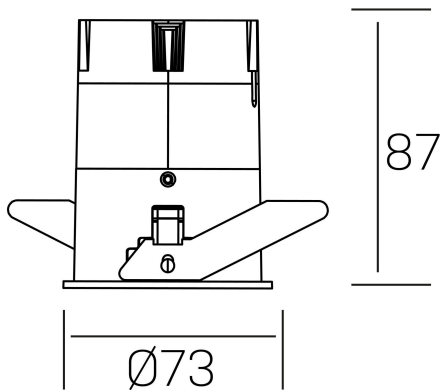

**versus**  
K51100.02.RF.BK-WH.38.ST.8.30.PU

## GENERAL DETAILS

INSTALLATION	recessed with frame
FINISHES ALUMINIUM	Black-White
LIGHT DIRECTION	Fixed
BEAM ANGLE	38°
INT/EXT IP DEGREE	IP 23
MATERIAL	Aluminum
IK DEGREE	IK03
UTILIZATION	Indoor
WARRANTY	5 years

## ELECTRICAL DETAILS

LAMP	LED
POWER	10W
COLOUR TEMPERATURE	3000K
LUMINOUS FLUX	885 Lm
EFFICACY DIMMING	75 Lm/W
DIMABLE	Push
DRIVER	Remote
CLASS PROTECTION	II
COLOUR RENDERING INDEX	CRI >80
VOLTAGE	220-240 V
FRECUENCIA	50-60 Hz
CURRENT INTENSITY	250 mA
LIFE TIME	50.000 h

## GENERAL DIMENSIONS

DIMENSIONS	Ø 73 mm
CUT OUT	Ø 66 mm
HEIGHT	h 87 mm
DIMENSIONES DE EMBALAJE	110 × 145 × 100 mm
PESO NETO	0.22

\*Please might expect a max.15% figure reduction in finishes other than white