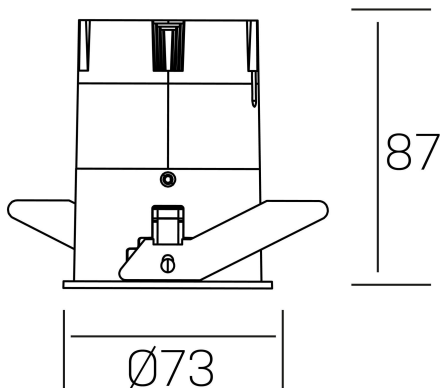

versus
K51100.02.RF.BK-WH.38.ST.8.30.PC

GENERAL DETAILS

INSTALLATION	recessed with frame
FINISHES ALUMINIUM	Black-White
LIGHT DIRECTION	Fixed
BEAM ANGLE	38°
INT/EXT IP DEGREE	IP 23
MATERIAL	Aluminum
IK DEGREE	IK03
UTILIZATION	Indoor
WARRANTY	3 years

ELECTRICAL DETAILS

LAMP	LED
POWER	10W
COLOUR TEMPERATURE	3000K
LUMINOUS FLUX	885 Lm
EFFICACY DIMMING	75 Lm/W
DIMABLE	PHASE CUT
DRIVER	Remote
CLASS PROTECTION	II
COLOUR RENDERING INDEX	CRI >80
VOLTAGE	220-240 V
FRECUENCIA	50-60 Hz
CURRENT INTENSITY	250 mA
LIFE TIME	35.000 h

GENERAL DIMENSIONS

DIMENSIONS	Ø 73 mm
CUT OUT	Ø 66 mm
HEIGHT	h 87 mm
DIMENSIONES DE EMBALAJE	110 × 145 × 100 mm
PESO NETO	0.22

*Please might expect a max.15% figure reduction in finishes other than white