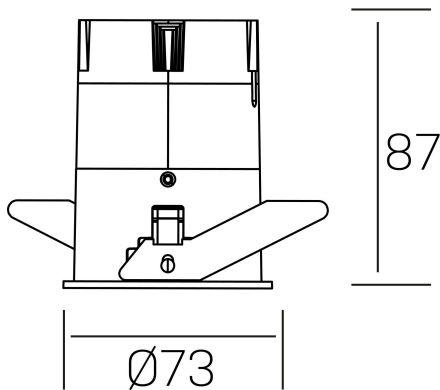

versus
K51100.02.RF.BK-WH.38.ST.8.30.PC

GENERAL DETAILS

INSTALLATION	recessed with frame
FINISHES ALUMINIUM	Black-White
LIGHT DIRECTION	Fixed
BEAM ANGLE	38°
INT/EXT IP DEGREE	IP 23
MATERIAL	Aluminum
IK DEGREE	IK03
UTILIZATION	Indoor
WARRANTY	3 years

ELECTRICAL DETAILS

LAMP	LED
POWER	10W
COLOUR TEMPERATURE	3000K
LUMINOUS FLUX	885 Lm
EFFICACY DIMMING	75 Lm/W
DIMABLE	PHASE CUT
DRIVER	Remote
CLASS PROTECTION	II
COLOUR RENDERING INDEX	CRI >80
VOLTAGE	220-240 V
FRECUENCIA	50-60 Hz
CURRENT INTENSITY	250 mA
LIFE TIME	50.000 h

GENERAL DIMENSIONS

DIMENSIONS	Ø 73 mm
CUT OUT	Ø 66 mm
HEIGHT	h 87 mm
DIMENSIONES DE EMBALAJE	110 × 145 × 100 mm
PESO NETO	0.22

*Please might expect a max.15% figure reduction in finishes other than white