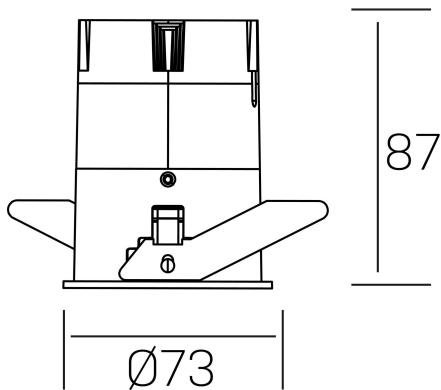

versus

K51100.02.RF.BK-WH.38.ST.8.30

GENERAL DETAILS

INSTALLATION	recessed with frame
FINISHES ALUMINIUM	Black-White
LIGHT DIRECTION	Fixed
BEAM ANGLE	38°
INT/EXT IP DEGREE	IP 23
MATERIAL	Aluminum
IK DEGREE	IK03
UTILIZATION	Indoor
WARRANTY	5 years

ELECTRICAL DETAILS

LAMP	LED
POWER	10W
COLOUR TEMPERATURE	3000K
LUMINOUS FLUX	885 Lm
EFFICACY DIMMING	75 Lm/W
DIMABLE	No Dim
DRIVER	Remote
CLASS PROTECTION	II
COLOUR RENDERING INDEX	CRI >80
VOLTAGE	220-240 V
CURRENT INTENSITY	250 mA
LIFE TIME	50.000 h

GENERAL DIMENSIONS

DIMENSIONS	Ø 73 mm
CUT OUT	Ø 66 mm
HEIGHT	h 87 mm
DIMENSIONES DE EMBALAJE	110 × 145 × 100 mm
PESO NETO	0.22

*Please might expect a max.15% figure reduction in finishes other than white