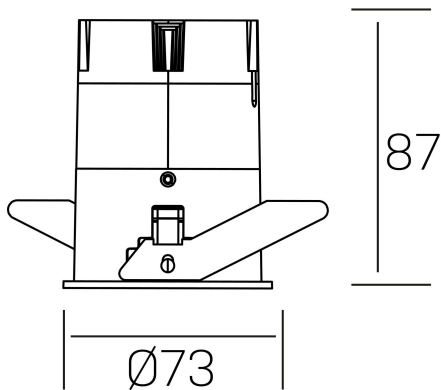

**versus**  
K51100.02.RF.BK-GL.38.ST.8.40.PU

## GENERAL DETAILS

INSTALLATION	recessed with frame
FINISHES ALUMINIUM	Black-Gold
LIGHT DIRECTION	Fixed
BEAM ANGLE	38°
INT/EXT IP DEGREE	IP 23
MATERIAL	Aluminum
IK DEGREE	IK03
UTILIZATION	Indoor
WARRANTY	3 years

## GENERAL DIMENSIONS

DIMENSIONS	Ø 73 mm
CUT OUT	Ø 66 mm
HEIGHT	h 87 mm
DIMENSIONES DE EMBALAJE	110 × 145 × 100 mm
PESO NETO	0.22

\*Please might expect a max.15% figure reduction in finishes other than white