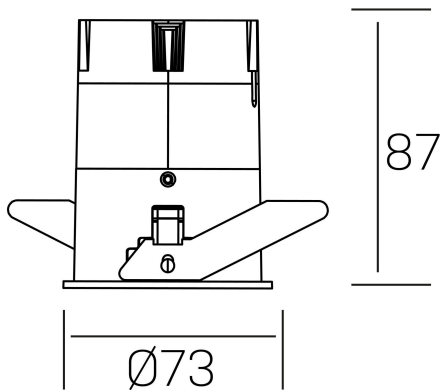

versus
K51100.02.RF.BK-GL.38.ST.8.40.PC

GENERAL DETAILS

INSTALLATION	recessed with frame
FINISHES ALUMINIUM	Black-Gold
LIGHT DIRECTION	Fixed
BEAM ANGLE	38°
INT/EXT IP DEGREE	IP 23
MATERIAL	Aluminum
IK DEGREE	IK03
UTILIZATION	Indoor
WARRANTY	3 years

ELECTRICAL DETAILS

LAMP	LED
POWER	10W
COLOUR TEMPERATURE	4000K
LUMINOUS FLUX	965 Lm
EFFICACY DIMMING	82 Lm/W
DIMABLE	PHASE CUT
DRIVER	Remote
CLASS PROTECTION	II
COLOUR RENDERING INDEX	CRI >80
VOLTAGE	220-240 V
FRECUENCIA	50-60 Hz
CURRENT INTENSITY	250 mA
LIFE TIME	50.000 h

GENERAL DIMENSIONS

DIMENSIONS	Ø 73 mm
CUT OUT	Ø 66 mm
HEIGHT	h 87 mm
DIMENSIONES DE EMBALAJE	110 × 145 × 100 mm
PESO NETO	0.22

*Please might expect a max.15% figure reduction in finishes other than white