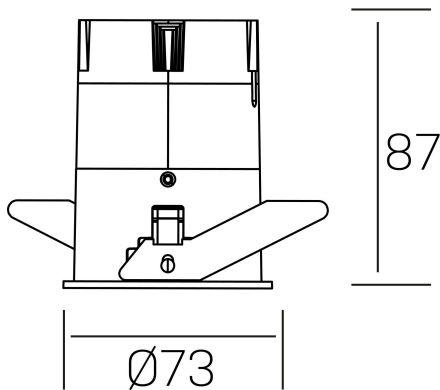

versus
K51100.02.RF.BK-GL.38.ST.8.40.PC

GENERAL DETAILS

INSTALLATION	recessed with frame
FINISHES ALUMINIUM	Black-Gold
LIGHT DIRECTION	Fixed
BEAM ANGLE	38°
INT/EXT IP DEGREE	IP 23
MATERIAL	Aluminum
IK DEGREE	IK03
UTILIZATION	Indoor
WARRANTY	3 years

ELECTRICAL DETAILS

LAMP	LED
POWER	10W
COLOUR TEMPERATURE	4000K
LUMINOUS FLUX	965 Lm
EFFICACY DIMMING	82 Lm/W
DIMABLE	PHASE CUT
DRIVER	Remote
CLASS PROTECTION	II
COLOUR RENDERING INDEX	CRI >80
VOLTAGE	220-240 V
FRECUENCIA	50-60 Hz
CURRENT INTENSITY	250 mA
LIFE TIME	35.000 h

GENERAL DIMENSIONS

DIMENSIONS	Ø 73 mm
CUT OUT	Ø 66 mm
HEIGHT	h 87 mm
DIMENSIONES DE EMBALAJE	110 × 145 × 100 mm
PESO NETO	0.22

*Please might expect a max.15% figure reduction in finishes other than white