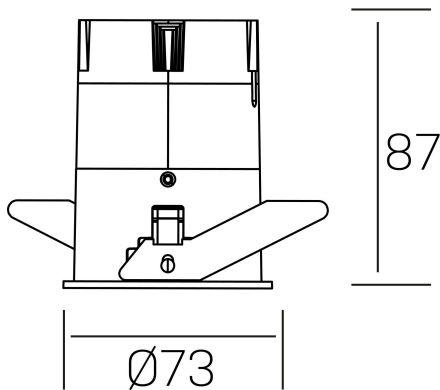

**versus**  
K51100.02.RF.BK-GL.38.ST.8.40.PC

## GENERAL DETAILS

INSTALLATION	recessed with frame
FINISHES ALUMINIUM	Black-Gold
LIGHT DIRECTION	Fixed
BEAM ANGLE	38°
INT/EXT IP DEGREE	IP 23
MATERIAL	Aluminum
IK DEGREE	IK03
UTILIZATION	Indoor
WARRANTY	3 years

## ELECTRICAL DETAILS

LAMP	LED
POWER	10W
COLOUR TEMPERATURE	4000K
LUMINOUS FLUX	965 Lm
EFFICACY DIMMING	82 Lm/W
DIMABLE	PHASE CUT
DRIVER	Remote
CLASS PROTECTION	II
COLOUR RENDERING INDEX	CRI >80
VOLTAGE	220-240 V
FRECUENCIA	50-60 Hz
CURRENT INTENSITY	250 mA
LIFE TIME	35.000 h

## GENERAL DIMENSIONS

DIMENSIONS	Ø 73 mm
CUT OUT	Ø 66 mm
HEIGHT	h 87 mm
DIMENSIONES DE EMBALAJE	110 × 145 × 100 mm
PESO NETO	0.22

\*Please might expect a max.15% figure reduction in finishes other than white