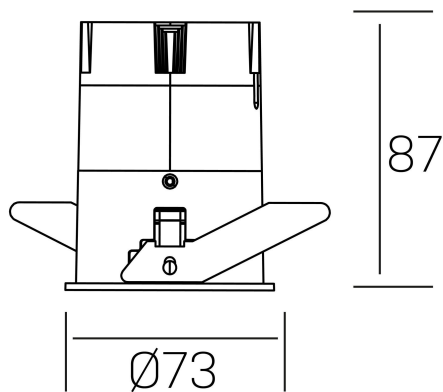

**versus**  
K51100.02.RF.BK-GL.38.ST.8.40.DA

#### GENERAL DETAILS

INSTALLATION	recessed with frame
FINISHES ALUMINIUM	Black-Gold
LIGHT DIRECTION	Fixed
BEAM ANGLE	38°
INT/EXT IP DEGREE	IP 23
MATERIAL	Aluminum
IK DEGREE	IK03
UTILIZATION	Indoor
WARRANTY	3 years

#### GENERAL DIMENSIONS

DIMENSIONS	Ø 73 mm
CUT OUT	Ø 66 mm
HEIGHT	h 87 mm
DIMENSIONES DE EMBALAJE	110 × 145 × 100 mm
PESO NETO	0.22

\*Please might expect a max.15% figure reduction in finishes other than white