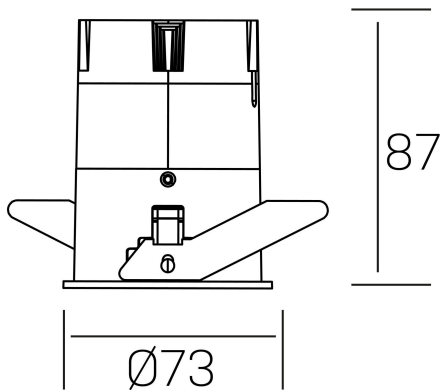

versus
K51100.02.RF.BK-GL.38.ST.8.40

GENERAL DETAILS

INSTALLATION	recessed with frame
FINISHES ALUMINIUM	Black-Gold
LIGHT DIRECTION	Fixed
BEAM ANGLE	38°
INT/EXT IP DEGREE	IP 23
MATERIAL	Aluminum
IK DEGREE	IK03
UTILIZATION	Indoor
WARRANTY	3 years

ELECTRICAL DETAILS

LAMP	LED
POWER	10W
COLOUR TEMPERATURE	4000K
LUMINOUS FLUX	965 Lm
EFFICACY DIMMING	82 Lm/W
DIMABLE	No Dim
DRIVER	Remote
CLASS PROTECTION	II
COLOUR RENDERING INDEX	CRI >80
VOLTAGE	220-240 V
FRECUENCIA	50-60 Hz
CURRENT INTENSITY	250 mA
LIFE TIME	35.000 h

GENERAL DIMENSIONS

DIMENSIONS	Ø 73 mm
CUT OUT	Ø 66 mm
HEIGHT	h 87 mm
DIMENSIONES DE EMBALAJE	110 × 145 × 100 mm
PESO NETO	0.22

*Please might expect a max.15% figure reduction in finishes other than white