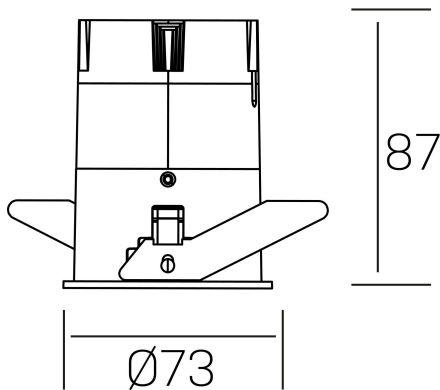

versus
K51100.02.RF.BK-GL.38.ST.8.30.PU

GENERAL DETAILS

INSTALLATION	recessed with frame
FINISHES ALUMINIUM	Black-Gold
LIGHT DIRECTION	Fixed
BEAM ANGLE	38°
INT/EXT IP DEGREE	IP 23
MATERIAL	Aluminum
IK DEGREE	IK03
UTILIZATION	Indoor
WARRANTY	3 years

ELECTRICAL DETAILS

LAMP	LED
POWER	10W
COLOUR TEMPERATURE	3000K
LUMINOUS FLUX	885 Lm
EFFICACY DIMMING	75 Lm/W
DIMABLE	Push
DRIVER	Remote
CLASS PROTECTION	II
COLOUR RENDERING INDEX	CRI >80
VOLTAGE	220-240 V
FRECUENCIA	50-60 Hz
CURRENT INTENSITY	250 mA
LIFE TIME	35.000 h

GENERAL DIMENSIONS

DIMENSIONS	Ø 73 mm
CUT OUT	Ø 66 mm
HEIGHT	h 87 mm
DIMENSIONES DE EMBALAJE	110 × 145 × 100 mm
PESO NETO	0.22

*Please might expect a max.15% figure reduction in finishes other than white