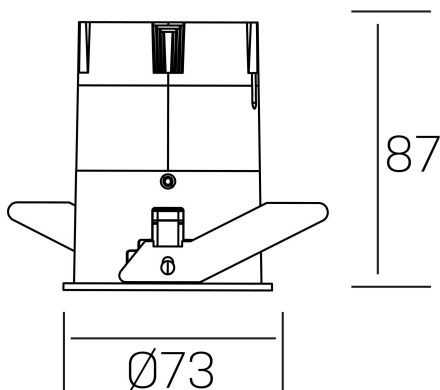

versus
K51100.02.RF.BK-GL.38.ST.8.30.PU

GENERAL DETAILS

INSTALLATION	recessed with frame
FINISHES ALUMINIUM	Black-Gold
LIGHT DIRECTION	Fixed
BEAM ANGLE	38°
INT/EXT IP DEGREE	IP 23
MATERIAL	Aluminum
IK DEGREE	IK03
UTILIZATION	Indoor
WARRANTY	3 years

ELECTRICAL DETAILS

LAMP	LED
POWER	10W
COLOUR TEMPERATURE	3000K
LUMINOUS FLUX	885 Lm
EFFICACY DIMMING	75 Lm/W
DIMABLE	Push
DRIVER	Remote
CLASS PROTECTION	II
COLOUR RENDERING INDEX	CRI >80
VOLTAGE	220-240 V
FRECUENCIA	50-60 Hz
CURRENT INTENSITY	250 mA
LIFE TIME	50.000 h

GENERAL DIMENSIONS

DIMENSIONS	Ø 73 mm
CUT OUT	Ø 66 mm
HEIGHT	h 87 mm
DIMENSIONES DE EMBALAJE	110 × 145 × 100 mm
PESO NETO	0.22

*Please might expect a max.15% figure reduction in finishes other than white