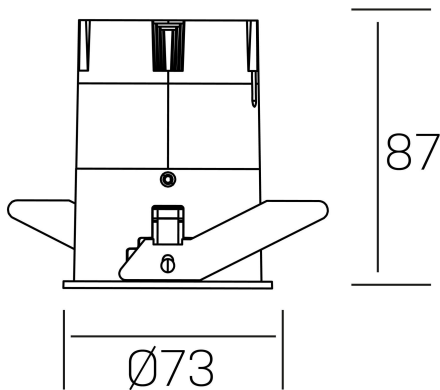

versus
K51100.02.RF.BK-GL.38.ST.8.30.PC

GENERAL DETAILS

INSTALLATION	recessed with frame
FINISHES ALUMINIUM	Black-Gold
LIGHT DIRECTION	Fixed
BEAM ANGLE	38°
INT/EXT IP DEGREE	IP 23
MATERIAL	Aluminum
IK DEGREE	IK03
UTILIZATION	Indoor
WARRANTY	5 years

ELECTRICAL DETAILS

LAMP	LED
POWER	10W
COLOUR TEMPERATURE	3000K
LUMINOUS FLUX	885 Lm
EFFICACY DIMMING	75 Lm/W
DIMABLE	PHASE CUT
DRIVER	Remote
CLASS PROTECTION	II
COLOUR RENDERING INDEX	CRI >80
VOLTAGE	220-240 V
CURRENT INTENSITY	250 mA
LIFE TIME	50.000 h

GENERAL DIMENSIONS

DIMENSIONS	Ø 73 mm
CUT OUT	Ø 66 mm
HEIGHT	h 87 mm
DIMENSIONES DE EMBALAJE	110 × 145 × 100 mm
PESO NETO	0.22

*Please might expect a max.15% figure reduction in finishes other than white