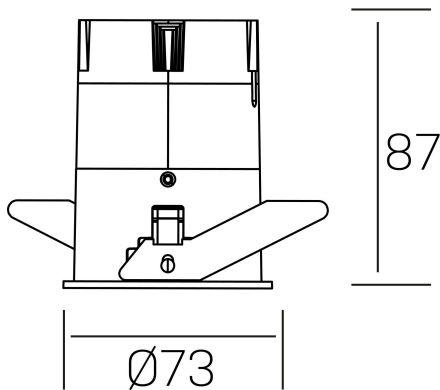

versus
K51100.02.RF.BK-GL.38.ST.8.30.PC

GENERAL DETAILS

INSTALLATION	recessed with frame
FINISHES ALUMINIUM	Black-Gold
LIGHT DIRECTION	Fixed
BEAM ANGLE	38°
INT/EXT IP DEGREE	IP 23
MATERIAL	Aluminum
IK DEGREE	IK03
UTILIZATION	Indoor
WARRANTY	3 years

ELECTRICAL DETAILS

LAMP	LED
POWER	10W
COLOUR TEMPERATURE	3000K
LUMINOUS FLUX	885 Lm
EFFICACY DIMMING	75 Lm/W
DIMABLE	PHASE CUT
DRIVER	Remote
CLASS PROTECTION	II
COLOUR RENDERING INDEX	CRI >80
VOLTAGE	220-240 V
FRECUENCIA	50-60 Hz
CURRENT INTENSITY	250 mA
LIFE TIME	35.000 h

GENERAL DIMENSIONS

DIMENSIONS	Ø 73 mm
CUT OUT	Ø 66 mm
HEIGHT	h 87 mm
DIMENSIONES DE EMBALAJE	110 × 145 × 100 mm
PESO NETO	0.22

*Please might expect a max.15% figure reduction in finishes other than white