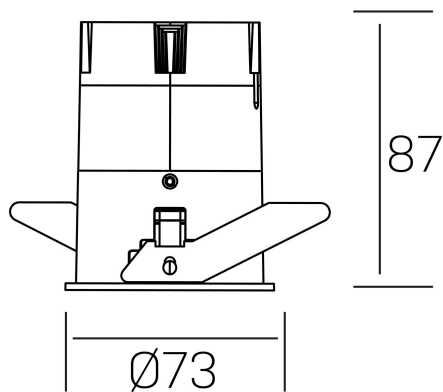

versus
K51100.02.RF.BK-GL.38.ST.8.30.DA

GENERAL DETAILS

INSTALLATION	recessed with frame
FINISHES ALUMINIUM	Black-Gold
LIGHT DIRECTION	Fixed
BEAM ANGLE	38°
INT/EXT IP DEGREE	IP 23
MATERIAL	Aluminum
IK DEGREE	IK03
UTILIZATION	Indoor
WARRANTY	3 years

ELECTRICAL DETAILS

LAMP	LED
POWER	10W
COLOUR TEMPERATURE	3000K
LUMINOUS FLUX	885 Lm
EFFICACY DIMMING	75 Lm/W
DIMABLE	DALI
DRIVER	Remote
CLASS PROTECTION	II
COLOUR RENDERING INDEX	CRI >80
VOLTAGE	220-240 V
FRECUENCIA	50-60 Hz
CURRENT INTENSITY	250 mA
LIFE TIME	35.000 h

GENERAL DIMENSIONS

DIMENSIONS	Ø 73 mm
CUT OUT	Ø 66 mm
HEIGHT	h 87 mm
DIMENSIONES DE EMBALAJE	110 × 145 × 100 mm
PESO NETO	0.22

*Please might expect a max.15% figure reduction in finishes other than white