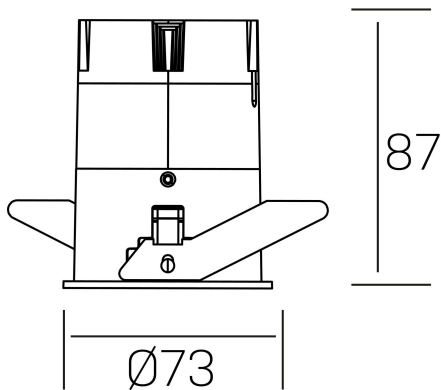

**versus**  
K51100.02.RF.BK-GL.38.ST.8.30.DA

## GENERAL DETAILS

INSTALLATION	recessed with frame
FINISHES ALUMINIUM	Black-Gold
LIGHT DIRECTION	Fixed
BEAM ANGLE	38°
INT/EXT IP DEGREE	IP 23
MATERIAL	Aluminum
IK DEGREE	IK03
UTILIZATION	Indoor
WARRANTY	3 years

## GENERAL DIMENSIONS

DIMENSIONS	Ø 73 mm
CUT OUT	Ø 66 mm
HEIGHT	h 87 mm
DIMENSIONES DE EMBALAJE	110 × 145 × 100 mm
PESO NETO	0.22

\*Please might expect a max.15% figure reduction in finishes other than white