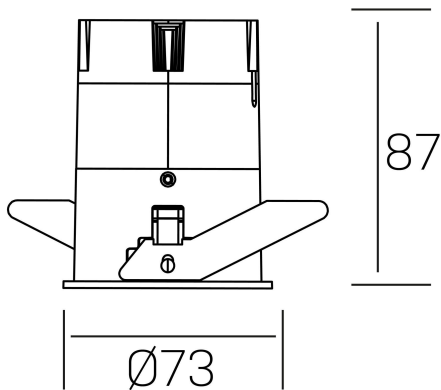

versus
K51100.02.RF.BK-GL.38.ST.8.30

GENERAL DETAILS

INSTALLATION	recessed with frame
FINISHES ALUMINIUM	Black-Gold
LIGHT DIRECTION	Fixed
BEAM ANGLE	38°
INT/EXT IP DEGREE	IP 23
MATERIAL	Aluminum
IK DEGREE	IK03
UTILIZATION	Indoor
WARRANTY	3 years

ELECTRICAL DETAILS

LAMP	LED
POWER	10W
COLOUR TEMPERATURE	3000K
LUMINOUS FLUX	885 Lm
EFFICACY DIMMING	75 Lm/W
DIMABLE	No Dim
DRIVER	Remote
CLASS PROTECTION	II
COLOUR RENDERING INDEX	CRI >80
VOLTAGE	220-240 V
FRECUENCIA	50-60 Hz
CURRENT INTENSITY	250 mA
LIFE TIME	50.000 h

GENERAL DIMENSIONS

DIMENSIONS	Ø 73 mm
CUT OUT	Ø 66 mm
HEIGHT	h 87 mm
DIMENSIONES DE EMBALAJE	110 × 145 × 100 mm
PESO NETO	0.22

*Please might expect a max.15% figure reduction in finishes other than white