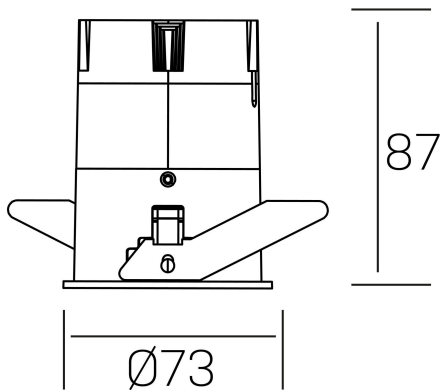

versus
K51100.02.RF.BK-GL.38.ST.8.30

GENERAL DETAILS

INSTALLATION	recessed with frame
FINISHES ALUMINIUM	Black-Gold
LIGHT DIRECTION	Fixed
BEAM ANGLE	38°
INT/EXT IP DEGREE	IP 23
MATERIAL	Aluminum
IK DEGREE	IK03
UTILIZATION	Indoor
WARRANTY	3 years

ELECTRICAL DETAILS

LAMP	LED
POWER	10W
COLOUR TEMPERATURE	3000K
LUMINOUS FLUX	885 Lm
EFFICACY DIMMING	75 Lm/W
DIMABLE	No Dim
DRIVER	Remote
CLASS PROTECTION	II
COLOUR RENDERING INDEX	CRI >80
VOLTAGE	220-240 V
FRECUENCIA	50-60 Hz
CURRENT INTENSITY	250 mA
LIFE TIME	35.000 h

GENERAL DIMENSIONS

DIMENSIONS	Ø 73 mm
CUT OUT	Ø 66 mm
HEIGHT	h 87 mm
DIMENSIONES DE EMBALAJE	110 × 145 × 100 mm
PESO NETO	0.22

*Please might expect a max.15% figure reduction in finishes other than white