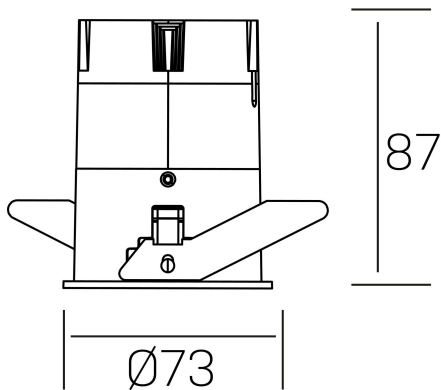

versus
K51100.02.RF.BK-BK.38.ST.8.40.PU

GENERAL DETAILS

INSTALLATION	recessed with frame
FINISHES ALUMINIUM	Black-Black
LIGHT DIRECTION	Fixed
BEAM ANGLE	38°
INT/EXT IP DEGREE	IP 23
MATERIAL	Aluminum
IK DEGREE	IK03
UTILIZATION	Indoor
WARRANTY	3 years

ELECTRICAL DETAILS

LAMP	LED
POWER	10W
COLOUR TEMPERATURE	4000K
LUMINOUS FLUX	965 Lm
EFFICACY DIMMING	82 Lm/W
DIMABLE	Push
DRIVER	Remote
CLASS PROTECTION	II
COLOUR RENDERING INDEX	CRI >80
VOLTAGE	220-240 V
FRECUENCIA	50-60 Hz
CURRENT INTENSITY	250 mA
LIFE TIME	50.000 h

GENERAL DIMENSIONS

DIMENSIONS	Ø 73 mm
CUT OUT	Ø 66 mm
HEIGHT	h 87 mm
DIMENSIONES DE EMBALAJE	110 × 145 × 100 mm
PESO NETO	0.22

*Please might expect a max.15% figure reduction in finishes other than white