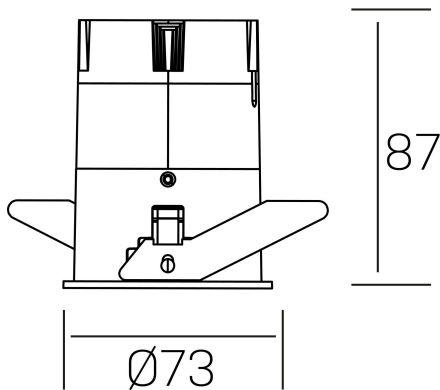

versus
K51100.02.RF.BK-BK.38.ST.8.40.PU

GENERAL DETAILS

INSTALLATION	recessed with frame
FINISHES ALUMINIUM	Black-Black
LIGHT DIRECTION	Fixed
BEAM ANGLE	38°
INT/EXT IP DEGREE	IP 23
MATERIAL	Aluminum
IK DEGREE	IK03
UTILIZATION	Indoor
WARRANTY	3 years

ELECTRICAL DETAILS

LAMP	LED
POWER	10W
COLOUR TEMPERATURE	4000K
LUMINOUS FLUX	965 Lm
EFFICACY DIMMING	82 Lm/W
DIMABLE	Push
DRIVER	Remote
CLASS PROTECTION	II
COLOUR RENDERING INDEX	CRI >80
VOLTAGE	220-240 V
FRECUENCIA	50-60 Hz
CURRENT INTENSITY	250 mA
LIFE TIME	35.000 h

GENERAL DIMENSIONS

DIMENSIONS	Ø 73 mm
CUT OUT	Ø 66 mm
HEIGHT	h 87 mm
DIMENSIONES DE EMBALAJE	110 × 145 × 100 mm
PESO NETO	0.22

*Please might expect a max.15% figure reduction in finishes other than white