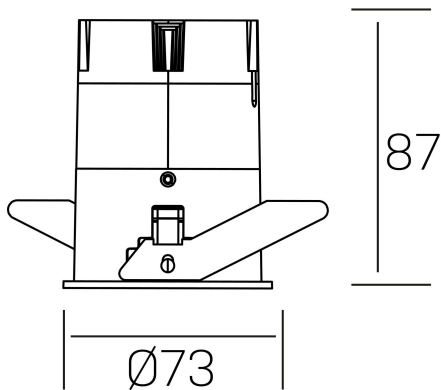

**versus**  
K51100.02.RF.BK-BK.38.ST.8.40.PC

#### GENERAL DETAILS

INSTALLATION	recessed with frame
FINISHES ALUMINIUM	Black-Black
LIGHT DIRECTION	Fixed
BEAM ANGLE	38°
INT/EXT IP DEGREE	IP 23
MATERIAL	Aluminum
IK DEGREE	IK03
UTILIZATION	Indoor
WARRANTY	3 years

#### ELECTRICAL DETAILS

LAMP	LED
POWER	10W
COLOUR TEMPERATURE	4000K
LUMINOUS FLUX	965 Lm
EFFICACY DIMMING	82 Lm/W
DIMABLE	PHASE CUT
DRIVER	Remote
CLASS PROTECTION	II
COLOUR RENDERING INDEX	CRI >80
VOLTAGE	220-240 V
FRECUENCIA	50-60 Hz
CURRENT INTENSITY	250 mA
LIFE TIME	50.000 h

#### GENERAL DIMENSIONS

DIMENSIONS	Ø 73 mm
CUT OUT	Ø 66 mm
HEIGHT	h 87 mm
DIMENSIONES DE EMBALAJE	110 × 145 × 100 mm
PESO NETO	0.22

\*Please might expect a max.15% figure reduction in finishes other than white