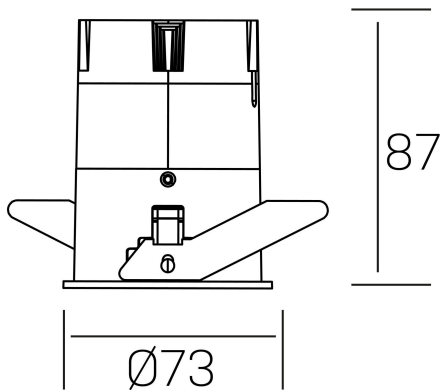

**versus**  
K51100.02.RF.BK-BK.38.ST.8.40.DA

## GENERAL DETAILS

INSTALLATION	recessed with frame
FINISHES ALUMINIUM	Black-Black
LIGHT DIRECTION	Fixed
BEAM ANGLE	38°
INT/EXT IP DEGREE	IP 23
MATERIAL	Aluminum
IK DEGREE	IK03
UTILIZATION	Indoor
WARRANTY	3 years

## GENERAL DIMENSIONS

DIMENSIONS	Ø 73 mm
CUT OUT	Ø 66 mm
HEIGHT	h 87 mm
DIMENSIONES DE EMBALAJE	110 × 145 × 100 mm
PESO NETO	0.22

\*Please might expect a max.15% figure reduction in finishes other than white