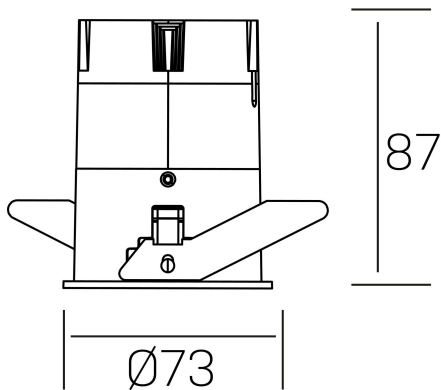

versus
K51100.02.RF.BK-BK.38.ST.8.40.DA

GENERAL DETAILS

INSTALLATION	recessed with frame
FINISHES ALUMINIUM	Black-Black
LIGHT DIRECTION	Fixed
BEAM ANGLE	38°
INT/EXT IP DEGREE	IP 23
MATERIAL	Aluminum
IK DEGREE	IK03
UTILIZATION	Indoor
WARRANTY	3 years

ELECTRICAL DETAILS

LAMP	LED
POWER	10W
COLOUR TEMPERATURE	4000K
LUMINOUS FLUX	965 Lm
EFFICACY DIMMING	82 Lm/W
DIMABLE	DALI
DRIVER	Remote
CLASS PROTECTION	II
COLOUR RENDERING INDEX	CRI >80
VOLTAGE	220-240 V
FRECUENCIA	50-60 Hz
CURRENT INTENSITY	250 mA
LIFE TIME	50.000 h

GENERAL DIMENSIONS

DIMENSIONS	Ø 73 mm
CUT OUT	Ø 66 mm
HEIGHT	h 87 mm
DIMENSIONES DE EMBALAJE	110 × 145 × 100 mm
PESO NETO	0.22

*Please might expect a max.15% figure reduction in finishes other than white